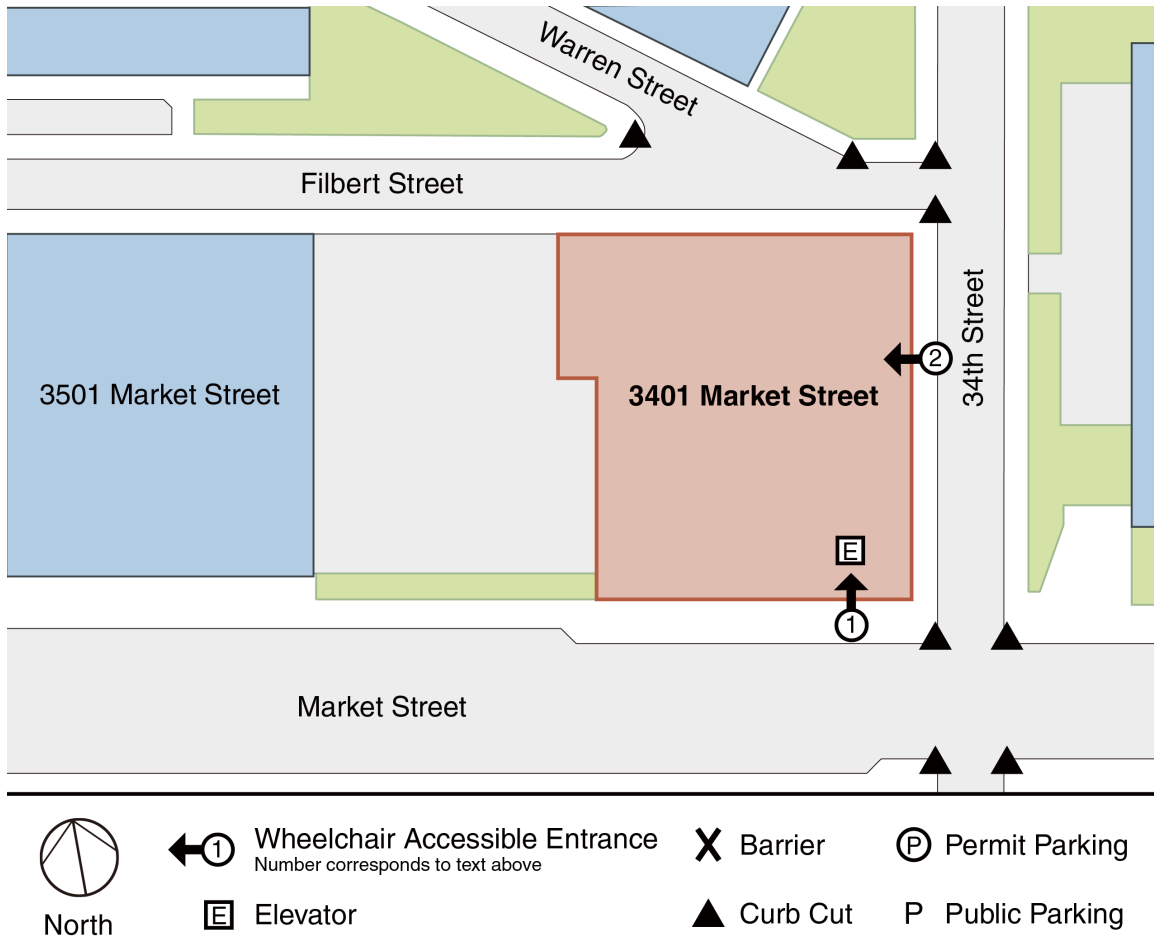

## PennAccess: 3401 Market Street

### Entrance Information:

3401 Market Street. Philadelphia. PA. 19104

1. Level accessible entry to the University Archives & Records Center, Suite 210 and the Office of the Curator, Suite 211 is obtained through the main doorway on the south side of the building at the corner of Market and 34th Streets. A uniformed guard is in attendance.
2. Accessible entry to various Drexel University destinations is obtained through a doorway level with the sidewalk, located slightly beyond the center of the building on 34th Street. 34th Street is a rising incline as one proceeds north from the intersection. There is no through fare from #2 entrance into the rest of the building.

### Elevator Information:

- There is one elevator located in the #1 entrance lobby that services all 3 floors. There are also stairs in the same lobby to all upper floors.
- There is no elevator at #2 entrance.