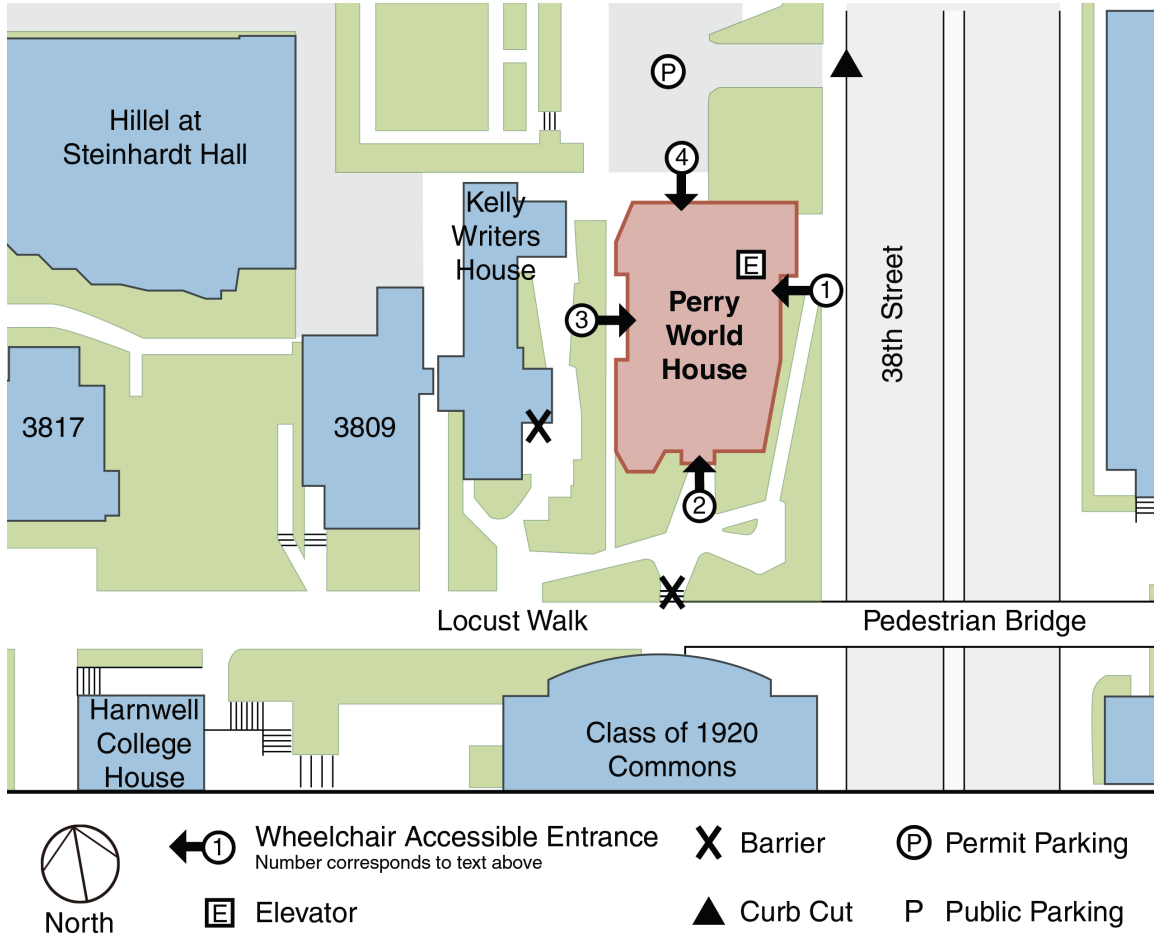

PennAccess: Perry World House

Entrance Information:

3803 Locust Walk. Philadelphia. PA. 19104

1. Entry into the Perry World House is obtained by following a walkway that runs along 38th Street.
2. Entry into the Perry World House main entrance is obtained by following a ramp that runs from 38th Street or Locust Walk.
3. Entry into the Perry World House is obtained by following a walkway that runs along the west side of the building, accessible from Locust Walk.
4. Entry into the Perry World House is obtained by following a walkway that runs along the west side of the building, accessible from Locust Walk.

Elevator Information:

- There is one elevator in this building.

Accessible Restrooms:

- There are two accessible restrooms in this building.