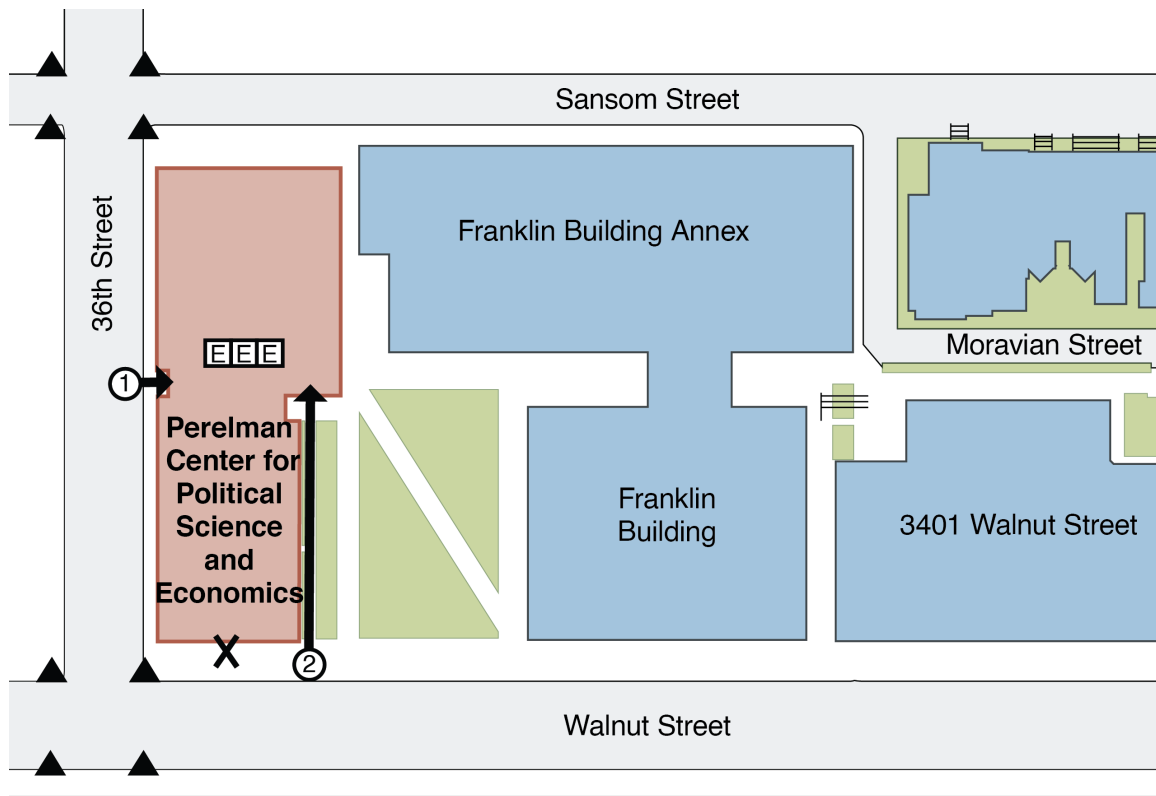

PennAccess: Perelman Center for Political Science and Economics

Entrance Information:

133 South 36th Street, Philadelphia, PA 19104

1. The entrance on the west side of building, off of 36th St., is accessible. Once inside the building, elevators are straight ahead.
2. The ramped east entrance off of Walnut St. has automatic doors. Once inside the building, elevators are straight ahead.

Elevator Information:

- There are three accessible elevators in the building.

Accessible Restrooms:

- All restrooms are accessible