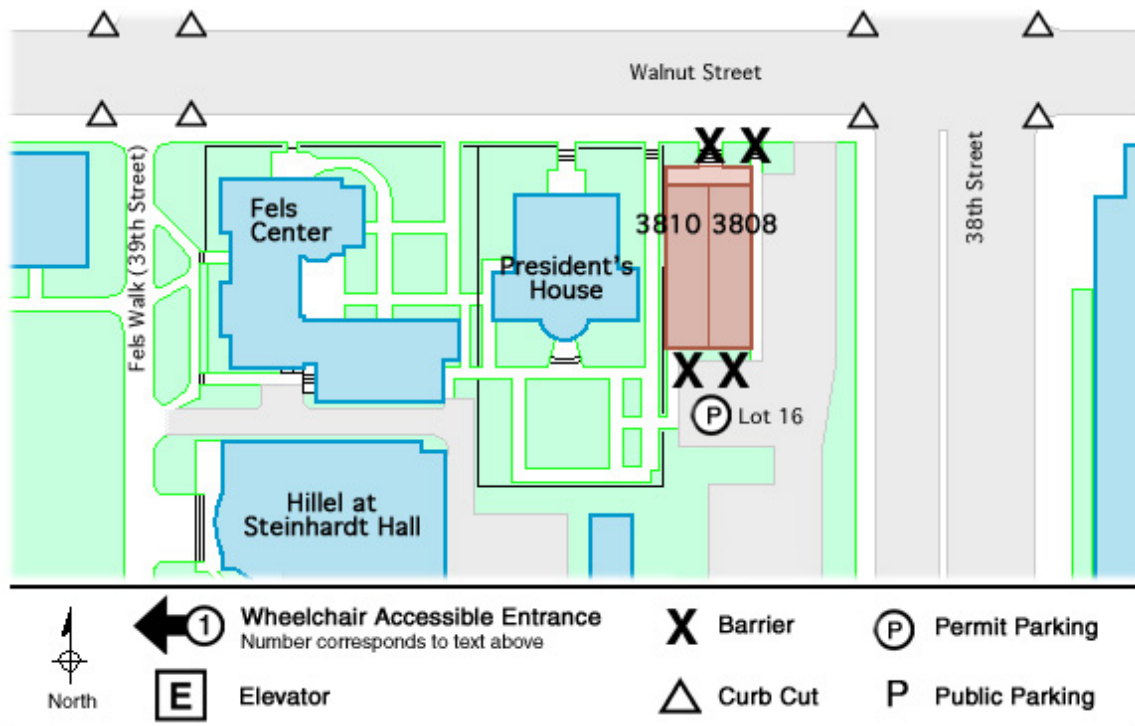

## PennAccess: Walnut Street, 3808 - 3810

### Entrance Information:

3808 Walnut Street - 3810 Walnut Street . Philadelphia . PA . 19104

The building is not accessible. The main entrance is blocked by a flight of stairs.

### Hours:

- 3808 Walnut & 3810 Walnut are open to the public: Monday through Friday, 9:00am to 5:00pm.