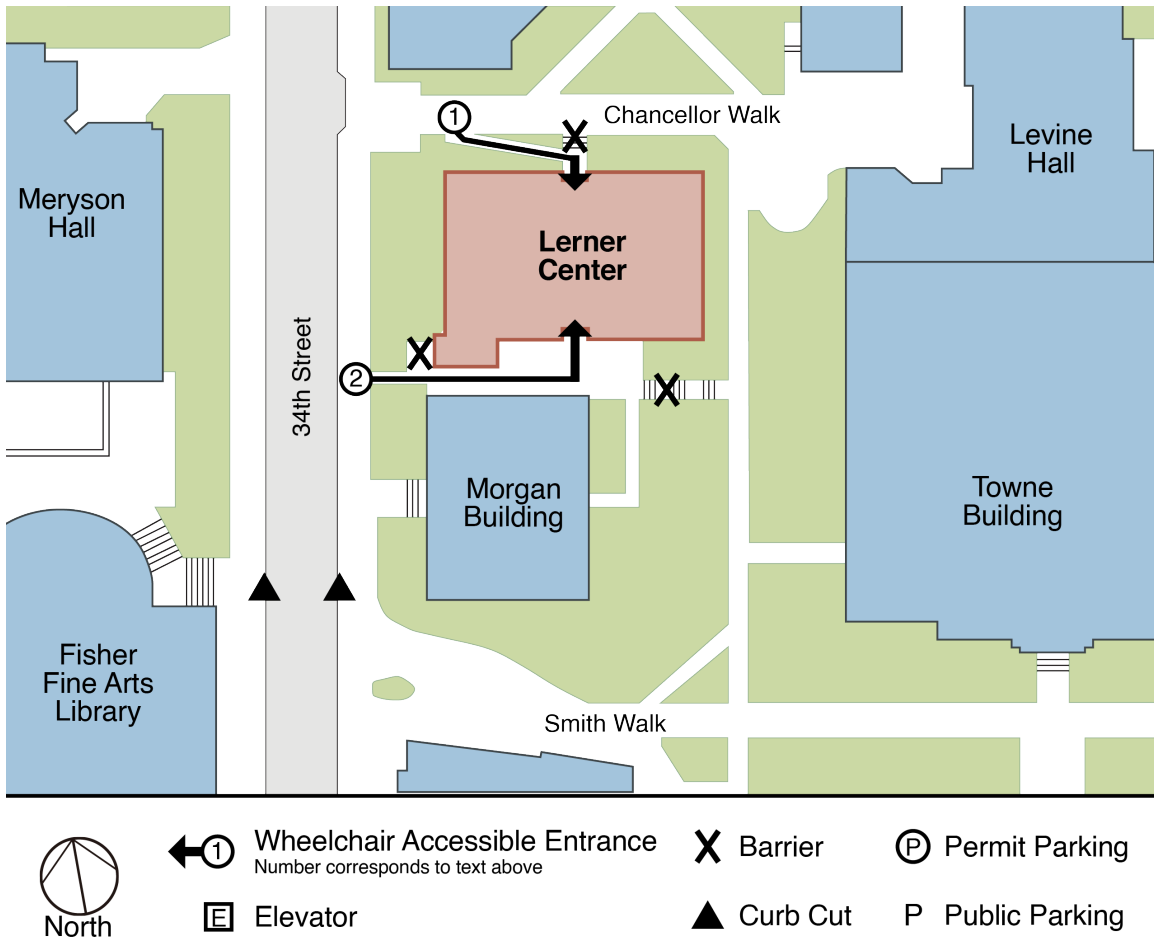

PennAccess: Lerner Center

Entrance Information:

201 South 34th Street. Philadelphia. PA. 19104

1. There is a graded walkway that leads to an accessible entrance off of Chancellor Walk. This is the general guest entrance.
2. There is accessible entrance from the south patio, following a pathway from 34th Street (This is only a PennCard access entrance with permission to enter after hours).

Elevator Information:

- There is an elevator in the building that services all floors from the basement to the third floor.

Accessible Restrooms:

- Ground floor – One ADA spec men's restroom and one ADA spec women's restroom.
- Second floor – One ADA spec men's restroom and one ADA spec women's restroom.
- Third floor – One ADA spec men's restroom and one ADA spec women's restroom.

Building Information:

- The Common Area contains 2 classrooms and the TA Office
- The Ground floor contains the Main Office Suite.

- The Second floor contains:
 - Office of the Undergraduate Chair
 - Director of Performance (215-898-8698)
 - Director of Penn Symphony Orchestra
 - Performance Coordinator
- The Third floor contains the conference room (seats 15) and faculty offices.

Hours:

- During the academic year (fall and spring semesters only), building is open Monday-Friday 9:00a.m. to 8p.m. and Saturdays 11:00 a.m. to 3:00 p.m.. Closed Sunday, holidays and for inclement weather. Must show PennCard to security guard Monday-Friday after 4 p.m. and on Saturdays.