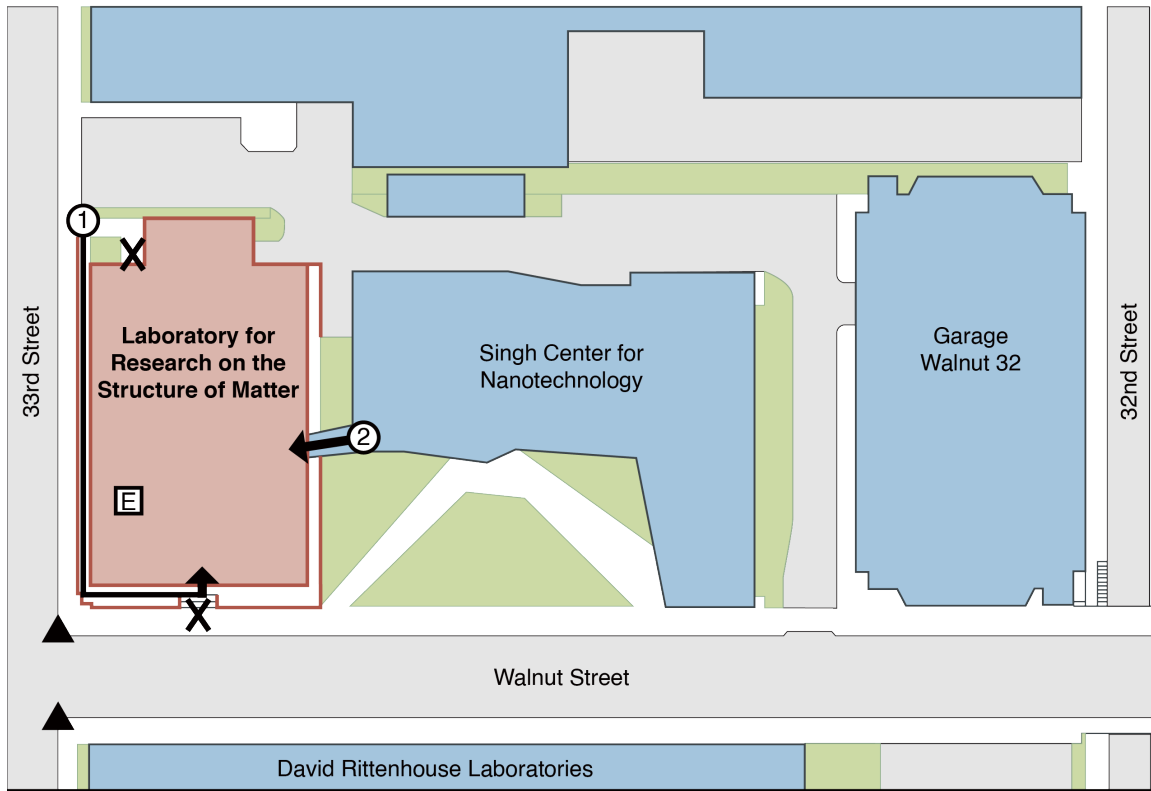

PennAccess: Laboratory for Research on the Structure of Matter

Wheelchair Accessible Entrance
Number corresponds to text above

Barrier

Permit Parking

Elevator

Curb Cut

Public Parking

Entrance Information:

3231 Walnut Street. Philadelphia. PA. 19104

1. The south entrance on Walnut Street has stairs leading up from the sidewalk to an elevated level entrance. There is a level path from 33rd Street to this entrance. There are two sets of push-plate-operated doors with the elevator located directly inside on the left.

Elevator Information:

- There is one elevator on the south side of the building.

Accessible Restrooms:

- First floor east - men's and women's. (A key is available for the women's room in an office across the elevator lobby from the restrooms, on the west side of the building.)

Hours:

- The Laboratory for Research on the Structure of Matter is open to the public: Monday through Friday, 8:30am to 5:30pm.