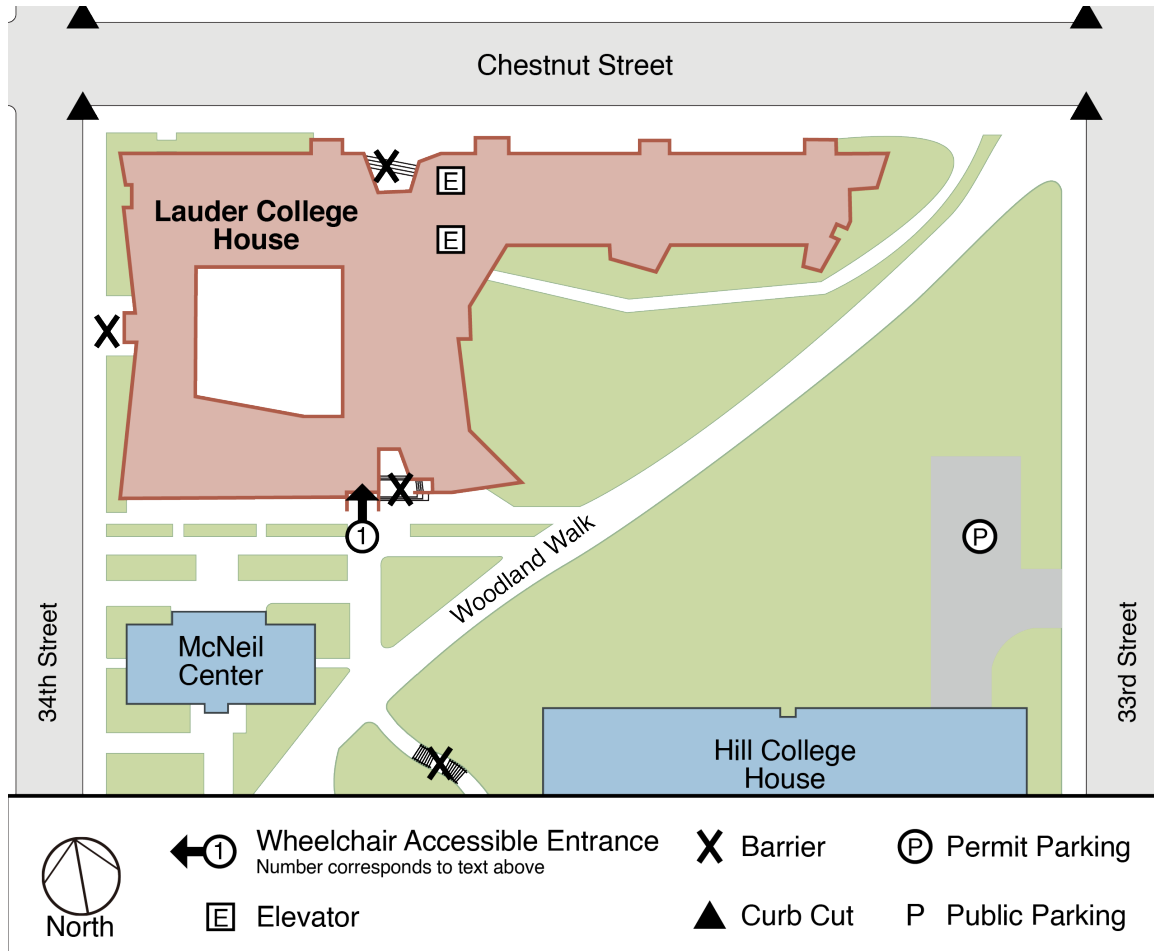

## PennAccess: Lauder College House

### Entrance Information:

3335 Woodland Walk, Philadelphia, PA. 19104

1. The accessible entrance into the Lauder College House is off of Woodland Walk, and on the south side of the building. The entrance is accessed via 33<sup>rd</sup> Street and 34<sup>th</sup> Street.
  - The entrance is open with PennCard access.
  - Visitors must check in at the information center, which is open 24/7.

### Elevator Information:

- All elevators are accessible in this building.

### Accessible Restrooms:

- There are accessible restrooms in this building.