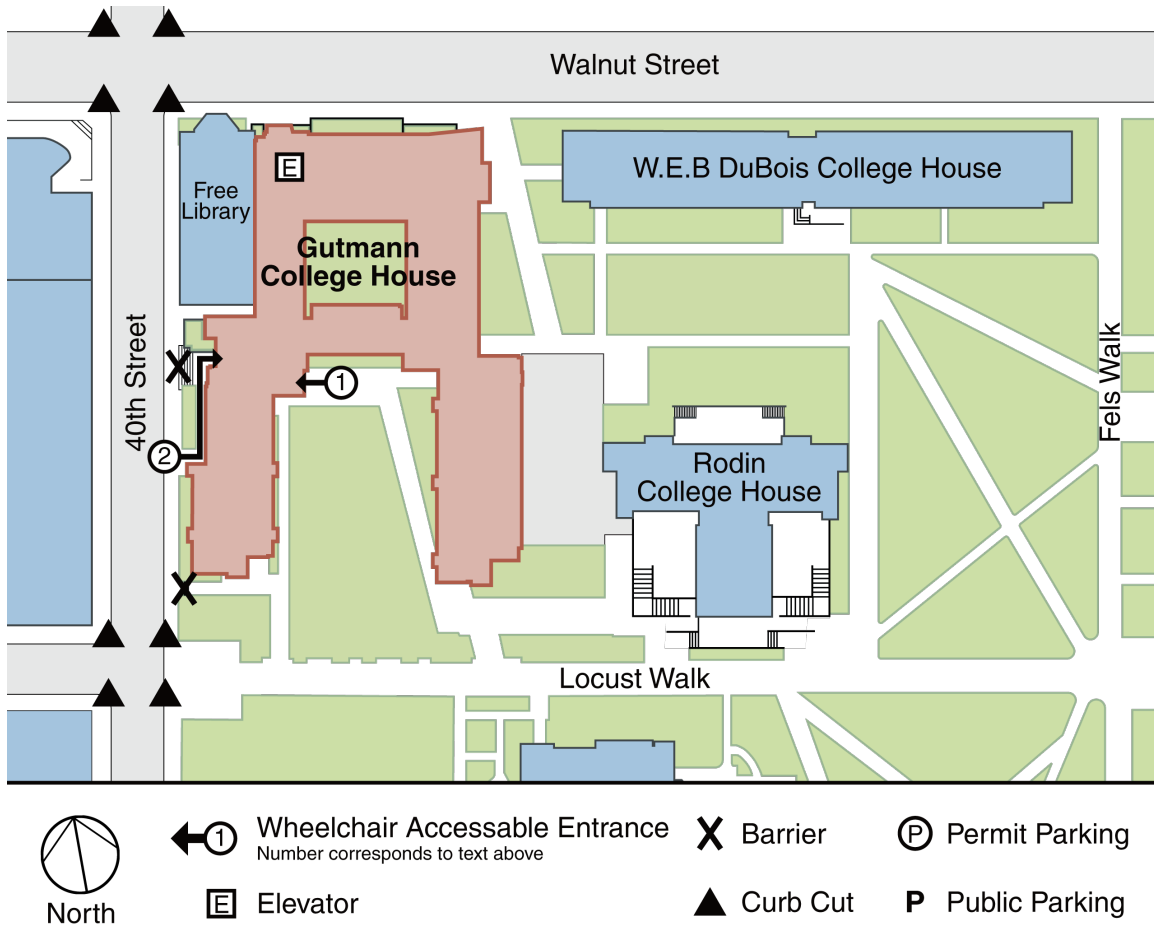

PennAccess: Gutmann College House

Entrance Information:

211 South 40th Street, Philadelphia, PA. 19104

1. This entrance is located past the lawn area off of Locust Walk. The entrance is level with ground.
2. This entrance is off of 40th Street. There is a ramp south of this entrance that leads to the doorway.
 - The entrances are open with PennCard access.
 - Visitors must check in at the front desk, which is open 24/7.

Elevator Information:

- All elevators are accessible in this building.

Accessible Restrooms:

- All restrooms are accessible in this building.
- There are 7 single-user All Gender Restroom stalls located on Floor 1.

Building Information:

- This is a fully ADA compliant building.