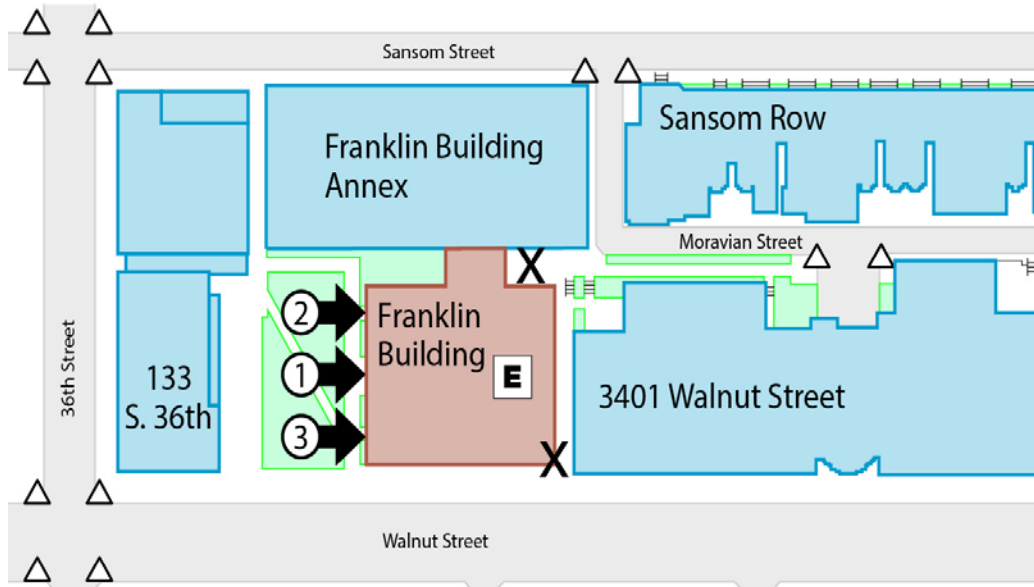

### Entrance Information:

3451 Walnut Street, Philadelphia, PA. 19104

1. The main entrance off Walnut St. is level to the sidewalk with push-plate-operated doors. The elevators are located at the rear of the lobby.
  2. The external entrance to the Penn Card Center is located to the left of the main doors. The doors are manual. The Penn Card Center can also be accessed through manual doors from within the lobby of the Franklin Building.
  3. The entrance to the MAC machine is located to the right of the main doors. The doors are manual. The MAC machine room can also be accessed through manual doors from within the lobby of the Franklin Building.
- The main entrance to the Student Employment Office is at the southeast corner of the building and can be reached from the outside only by steps. The Student Employment Office is accessible, however, through the Student Financial Services office located on the first floor.

### Elevator Information:

- There is a bank of two elevators in the middle of the building. These also access the Franklin Building Annex.

### Accessible Restrooms:

- Second floor - men's located in the Franklin Building and women's located in the Franklin Building Annex with push-plate-operated doors.
- Franklin Building Seventh floor - men's and women's.

### Building Information:

- The Franklin Building and the Franklin Building Annex are directly connected on the first and second floors; the Annex has only two stories.