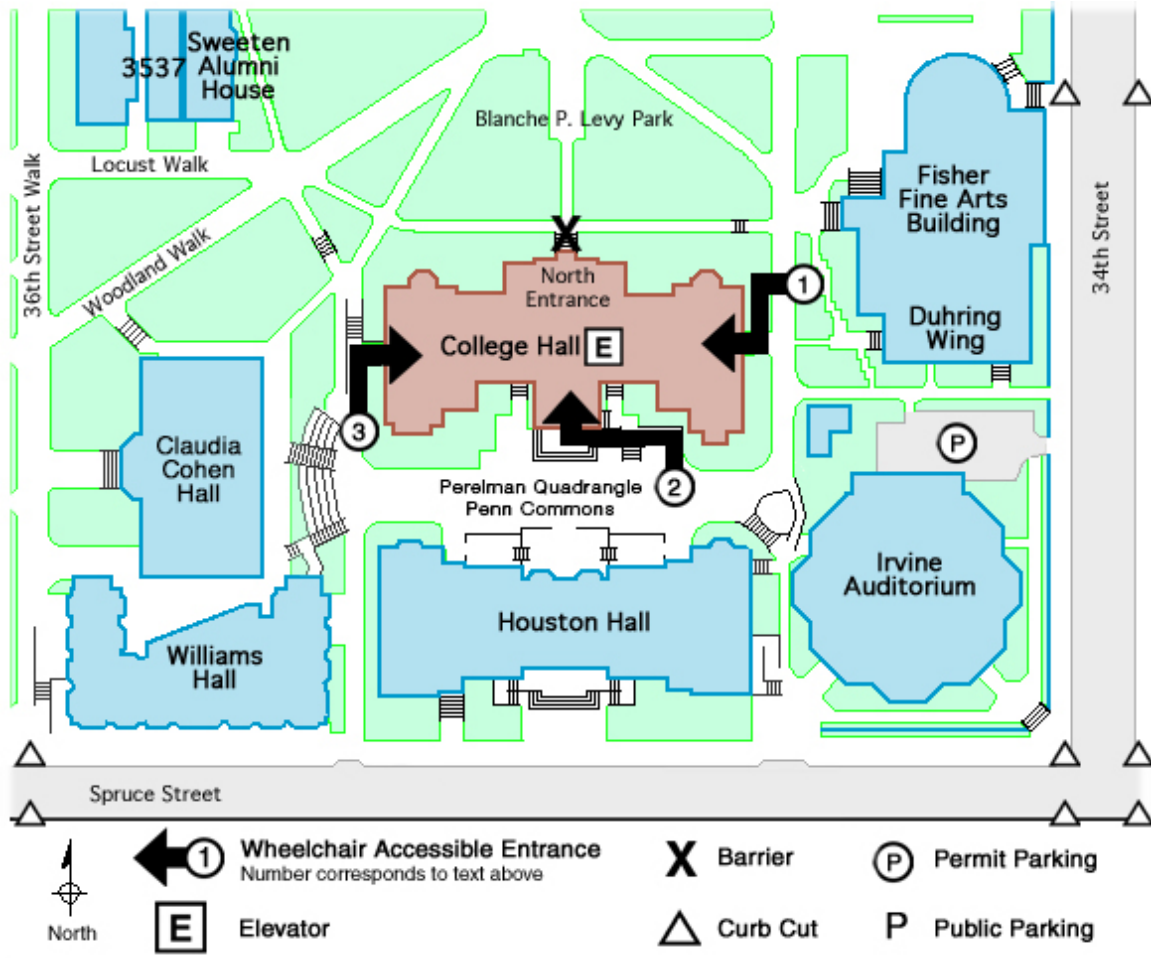

PennAccess: College Hall

Entrance Information:

Levy Park, Philadelphia, PA. 19104

Entry into College Hall is electronically controlled by the Penn Card key. For visitor and guest access, without a Penn Key Card, please check in with security at the College Hall north entrance, 8:00 am to 6:00 pm, Monday through Friday. For ADA assistance, call 215-573-9465 or use the East entrance (1) intercom..

1. The east entrance includes a ramp upward to the ground floor. There is a push-plate on the left to open the outer doors and a push-plate on the right, inside the vestibule, which opens the inner doors. This entrance leads to the ground floor. This entrance requires a Penn Card. For assistance, call 215-573-9465.
 2. The south entrance has a ramp leading up from Penn Commons to the ground-floor level door. This door opens into the Undergraduate Admissions Office. This entrance is only open Monday through Friday, 7:00am to 6:30pm
 3. The west entrance is sloped upward to the ground floor. This entrance requires a Penn Card.
- The main entrance from Blanche P. Levy Park (College Green) has fifteen to twenty stone stairs up to the first floor. There is a security station at this entrance.
 - With the exception of entrance #2, the south entrances all have two to five stairs to enter.

Building Information:

- The ground floor hallway is broken up by several pairs of double doors. All of these are equipped with push-plates.
- The Undergraduate Admissions Office is located on the ground floor and is accessible.
- The Philomathean Society meets on the fourth floor, the elevator does not access this floor and the room is not accessible.