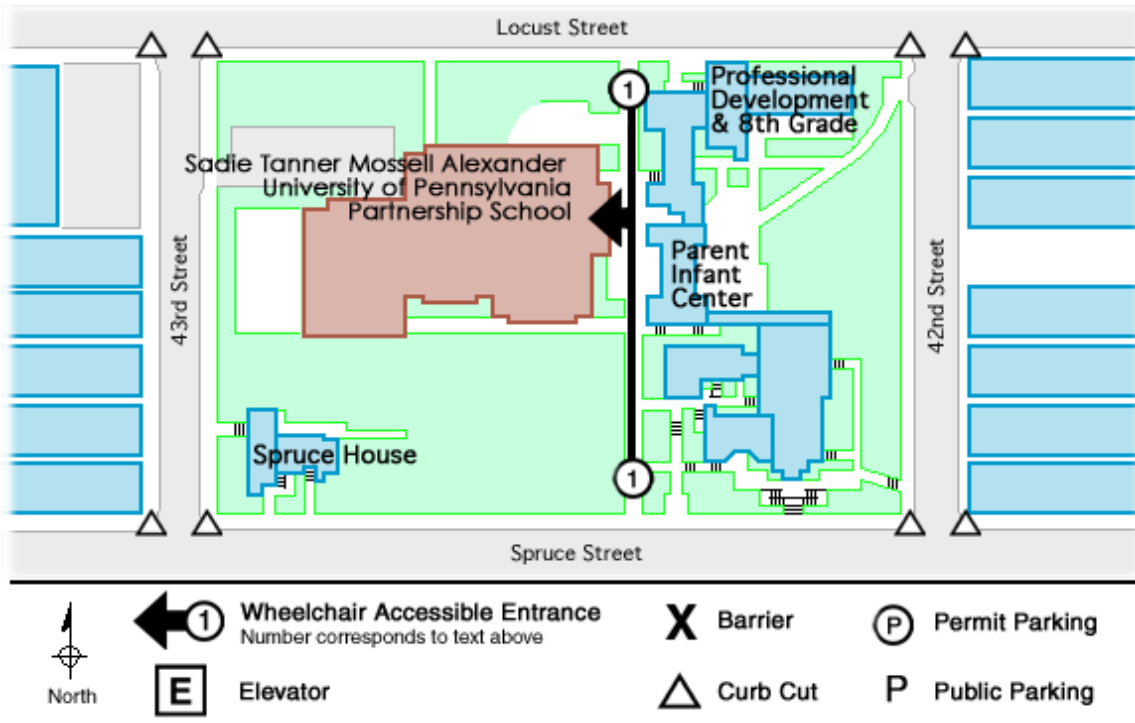

### Entrance Information:

4209 Spruce Street . Philadelphia . PA . 19104

1. The main entrance on the east side of the building is accessible from both Locust Street & Spruce Street.

### Building Information:

- This building is a part of the Philadelphia School System. Entry is controlled and limited to persons having legitimate business within the school.