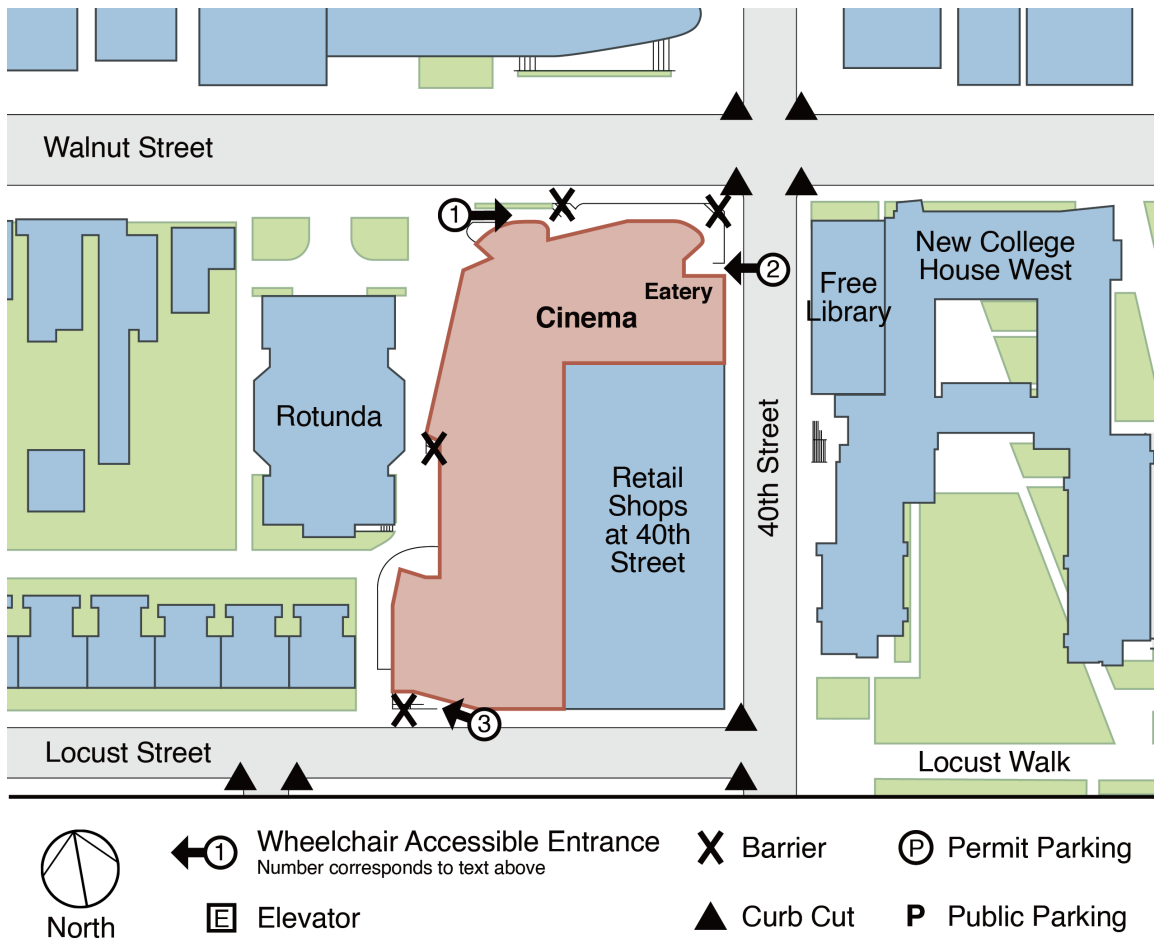

PennAccess: The Cinema

Entrance Information:

4000 Walnut Street. Philadelphia. PA. 19104

1. There is a ramp off Walnut Street that leads to the main entrance of the cinema and eatery.
2. There is a ramp off 40th Street that leads to the main entrance of the cinema and eatery.
3. There is a ramp off Locust Street that leads through the building to ticket sales for the cinema.

Elevator Information:

- There are no elevators.

Accessible Restrooms:

- Ground level - fully accessible, men's and women's.

Building Information:

- The cinema is ADA compliant. All facilities are accessible at ground level. Accessible parking is located across Walnut Street, in Parking Garage 40.