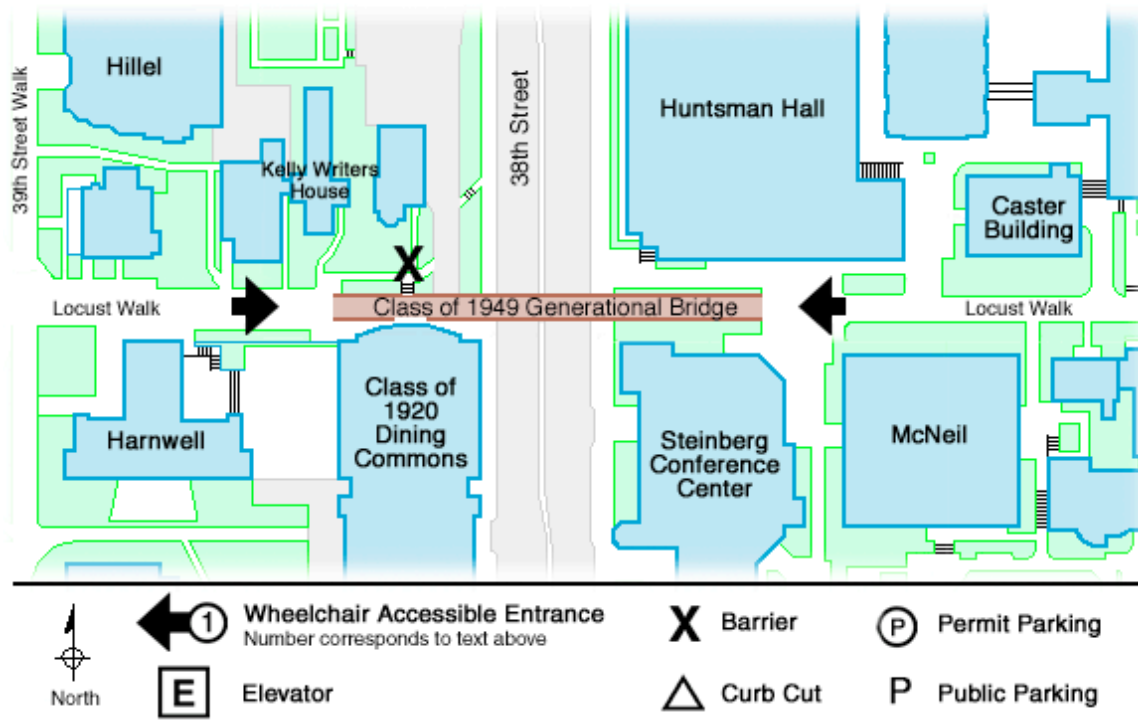

PennAccess: Class of 1949 Generational Bridge

Entrance Information:

Locust Walk at 38th Street . Philadelphia . PA . 19104

1. Both the east and west approach from Locust Walk onto the Class of 1949 Generational Bridge is accessible. The bridge walkway is as wide as Locust Walk and carries the walk over 38th Street. The initial grade is steeper than a standard ADA access ramp.

- There is a level entry into the Class of 1920 Dining Commons on the west end of the bridge.

Elevator Information:

- Not applicable

Accessible Restrooms:

- Not applicable

Building Information:

- This is an accessible bridge.