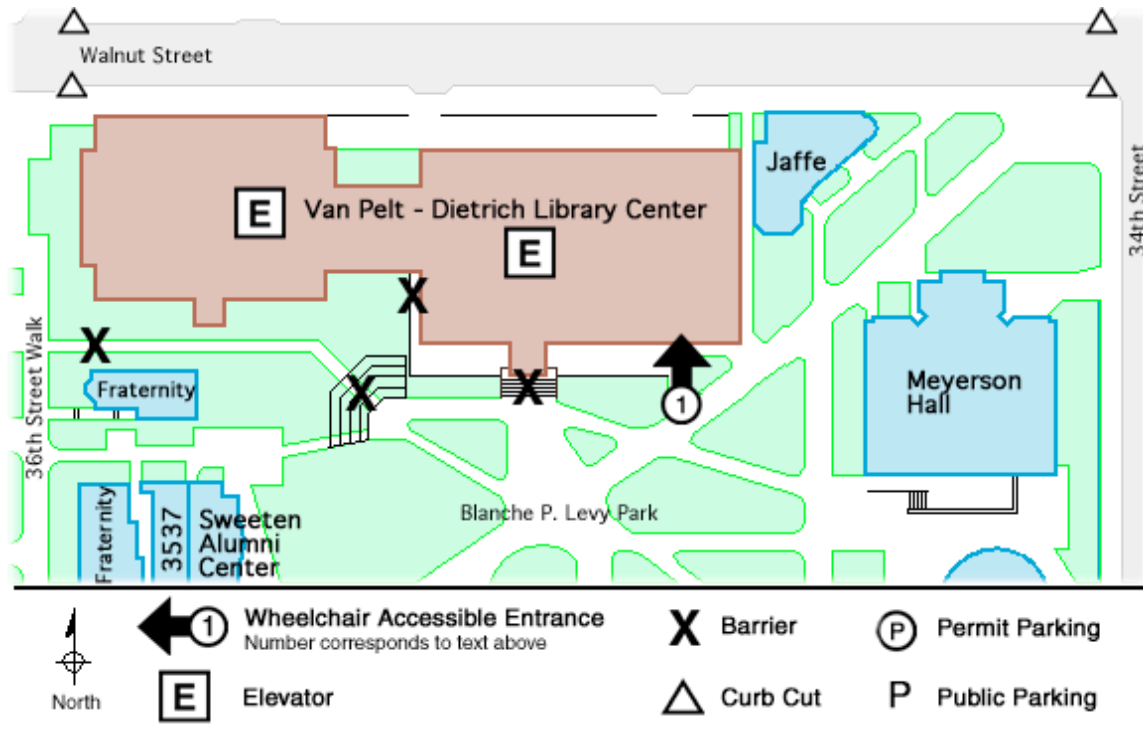

### Entrance Information:

3240 Walnut Street . Philadelphia . PA . 19104

1. The southeast entrance into Van Pelt – Dietrich Library from Blanche P. Levy Park (College Hall Green) has a level entrance with an automatic door and card-swipe system. Call 215.898.5948, to have your name added to the door activation list. After midnight only the Undergraduate Study Center (ground floor) is open.

- The main entrance to Van Pelt - Dietrich Library Center is at the top of a flight of stairs.

### Elevator Information:

- There is a bank of three elevators near the entrance to the Van Pelt - Dietrich Library Center. These elevators access all floors.
- There is another bank of elevators at the west end of the Van Pelt - Dietrich Library Center.

### Building Information:

- There are seminar rooms, reading rooms and conference rooms which can be reached by the elevators.
- Stacks may be too narrow for people using wheelchairs. Assistance in retrieving materials is available from staff in the Circulation Department.
- The Van Pelt - Dietrich Library Center is directly connected on all floors.