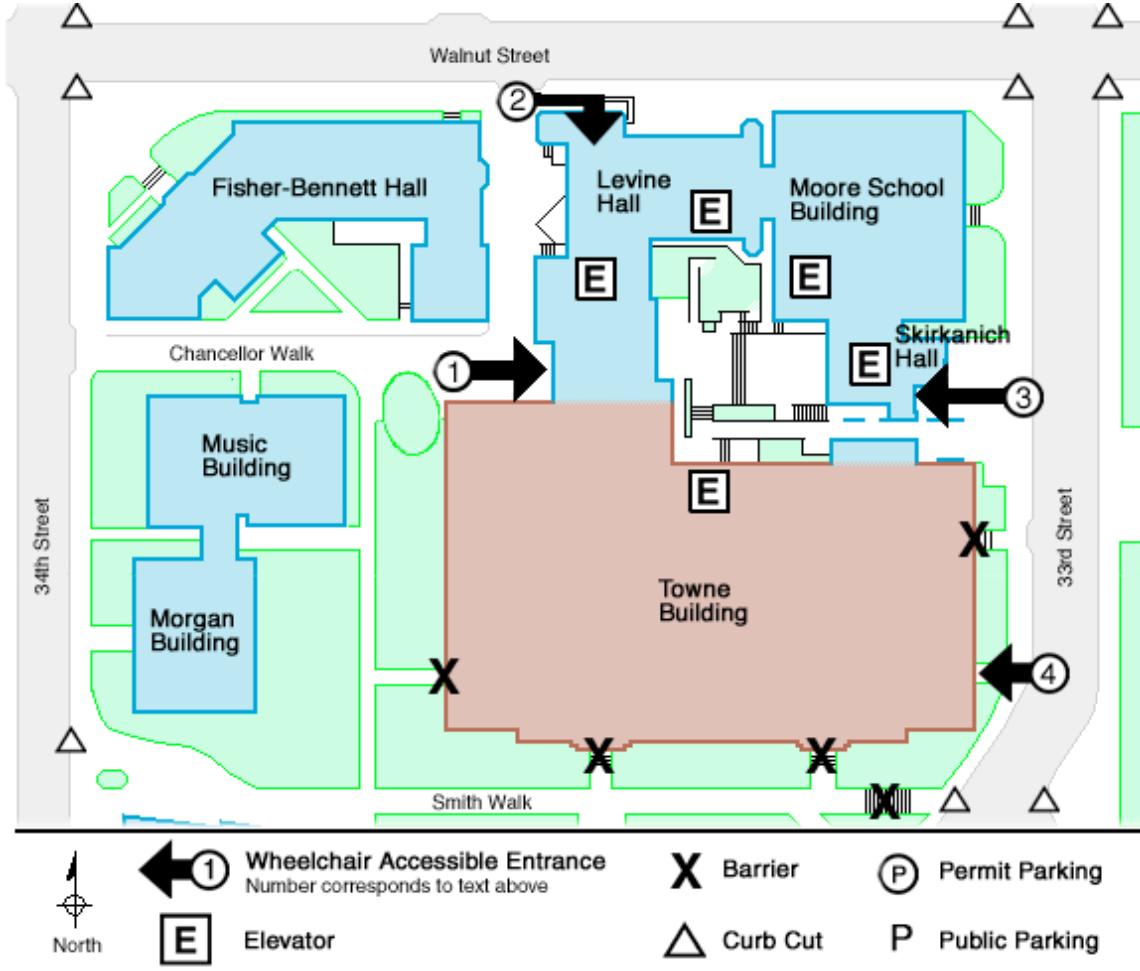

### Entrance Information:

220 South 33rd Street . Philadelphia . PA . 19104

1. Towne Building is accessible through the main entrance to Levine Hall off Chanceller Walk. This entrance does not access the basement of the Towne Building.
2. There is also access through the Levine Hall entrance off Walnut Street. Once inside you must pass through Levine Hall, in order to reach the Towne Building. This entrance does not access the basement of the Towne Building.
3. There is also access through the Skirkanich Hall entrance off 33rd Street. This entrance does not access the basement of the Towne Building.
4. The east entrance on 33rd St. is locked, but has a phone. This entrance is the only entrance providing access to the basement laboratories. The first floor is not accessible from this entrance.

- The entrances from Smith Walk have stairs.

### Accessible Restrooms:

- First floor - unisex.
- Third floor - women's. The door is manual and heavy.
- There are accessible men's and women's restrooms on all floors of Levine Hall.

**Building Information:**

- Computer lab M62 (PC lab) can be reached by the freight elevator. Computer labs 144, M70 and M81 are open only to students taking Engineering classes.
- Auditorium 100 is tiered and has fixed tables and chairs. It is accessible from Entrance #1. There is seating for two people using wheelchairs on the lower level (by entering from the west corridor) and space for three or more on the upper level (by entering from the south corridor).
- Every entrance into the Engineering Complex is by Penn Card access only.
- The west Towne entrance is the dedicated visitor entrance with a guard on duty and open during the day. However, there is a step up to the entry, making this entrance inaccessible. If you need assistance, you must call the guard at 215-898-8115 or 215-898-7983.