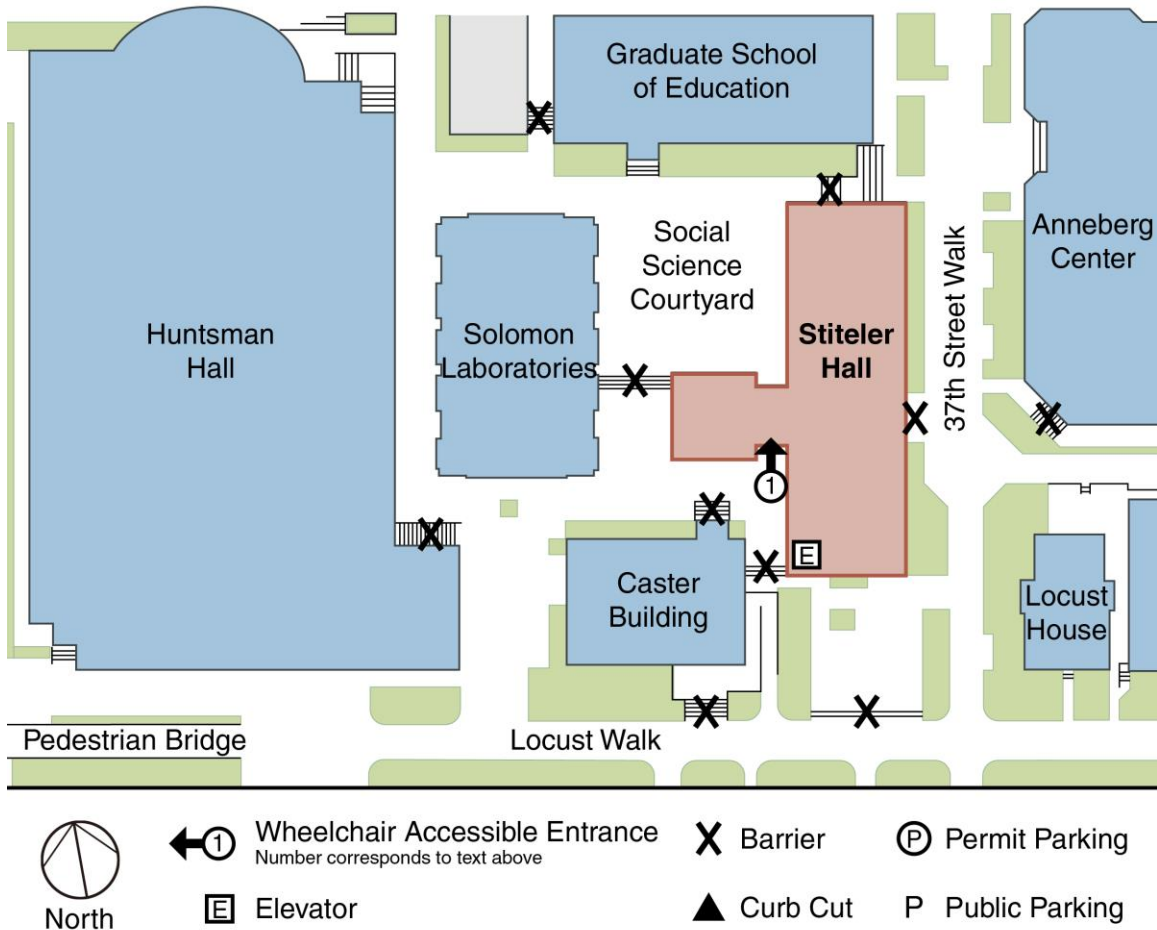

PennAccess: Stiteler Hall

Entrance Information:

208 South 37th Street. Philadelphia. PA. 19104

Entry to the Stiteler Hall is electronically controlled by the Penn Card key.

1. From Locust Walk take the path to the west of the Caster Building (between the Caster Building and Huntsman Hall) into the Social Science Courtyard. There is an automatic door, activated using a key code. To obtain the key code, contact the Building Administrator at 215.898.9870. The telephone outside the door is only for emergencies and connects directly to Penn Police when the handset is lifted.

- The accessible entrance may also be reached from Walnut Street, by following a pathway between Huntsman Hall and Solomon Labs.
- The entrance off 37th St. has an exterior and interior flight of stairs up to the first floor.

- The lecture rooms on the first floor have accessible seating with desks in the rear. All the classrooms are tiered. There is no access to the teaching areas.
- The Political Science Department is located on the second floor and is not accessible. There is a phone located at the bottom of the stairs, which may be used to call Political Science for assistance
- For more information, contact the Building Administrator at 215-573-4465

Hours:

- Stiteler Hall is open to the public: Monday through Friday, 8:00 am to 6:00 pm.