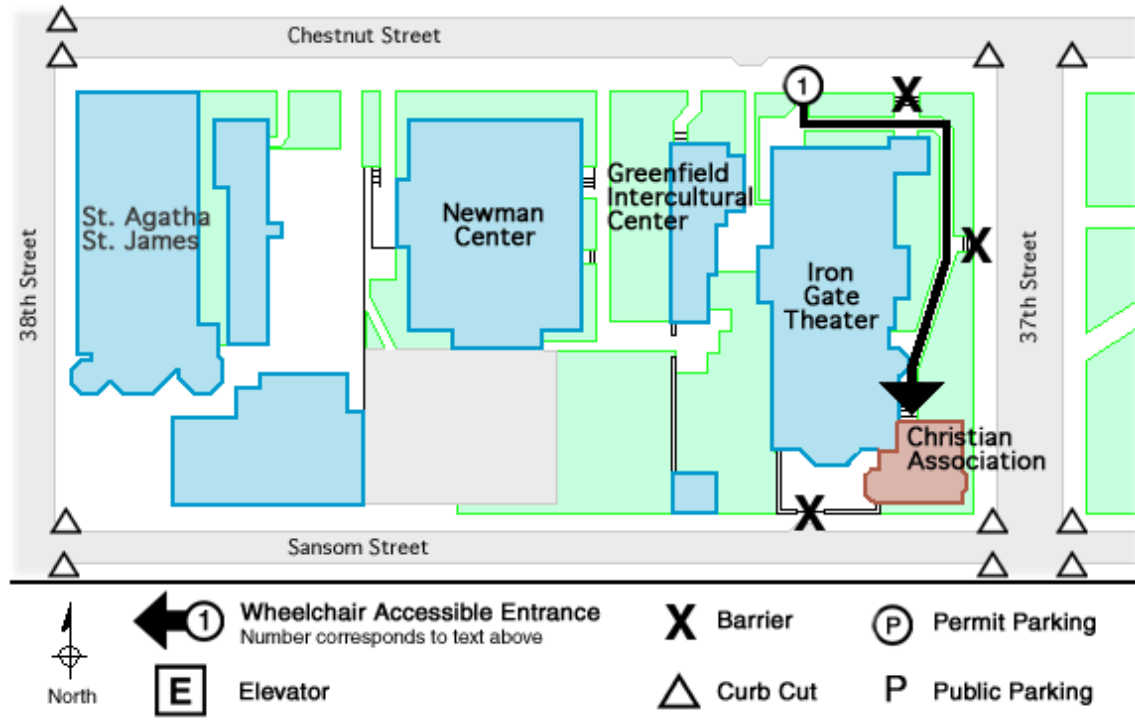

PennAccess: Christian Association

Entrance Information:

3701 Sansom Street . Philadelphia . PA . 19104

1. Entry to the Christian Association is obtained by following a walkway that originates on Chestnut Street. The walkway is made of uneven slabs of blue stone.

Elevator Information:

- There are no elevators in this building.

Accessible Restrooms:

- There are no accessible restrooms in this building.

Building Information:

- Renovations are planned to make the one men's and three women's restrooms located in the Iron Gate Theater accessible to those in the Christian Association.