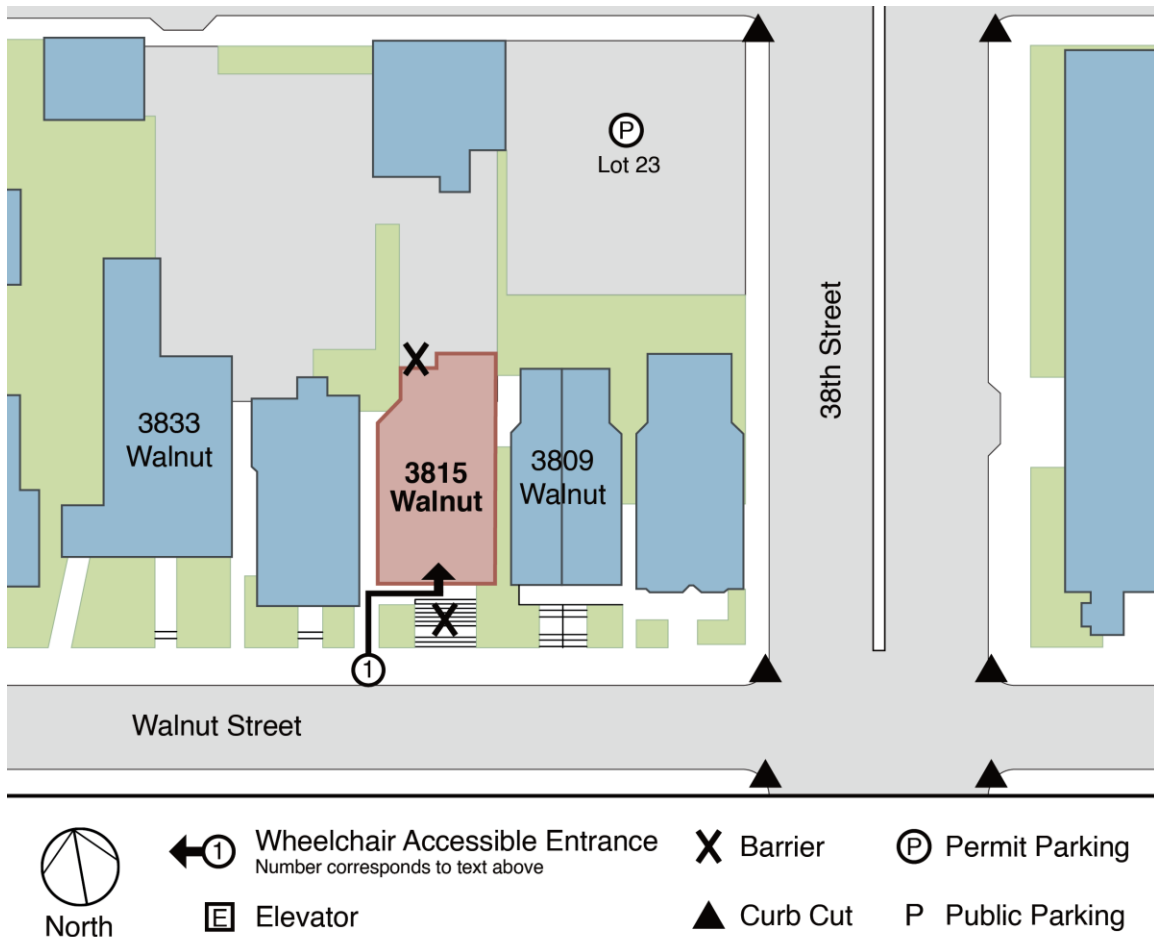

PennAccess: Walnut Street, 3815

Entrance Information:

3815 Walnut Street. Philadelphia. PA. 19104

- The entrance is accessible via a slightly ramped pathway, located to the west of the front concrete stairs (a total of 10 risers). The ramped pathway leads to a vertical lift, in the porch, that rises to the upper, first floor level of the porch and front door.
- The rear exits are locked. The exit on the first floor is used regularly and has exterior steps down. The exits in the basement are not regularly used and all have stairs to the basement.

Elevator Information:

- There are no elevators in this building.

Accessible Restrooms:

- There is one accessible unisex restroom on the first floor of this building.

Building Information:

- This building is partially accessible.
- Most areas of the building are faculty offices.