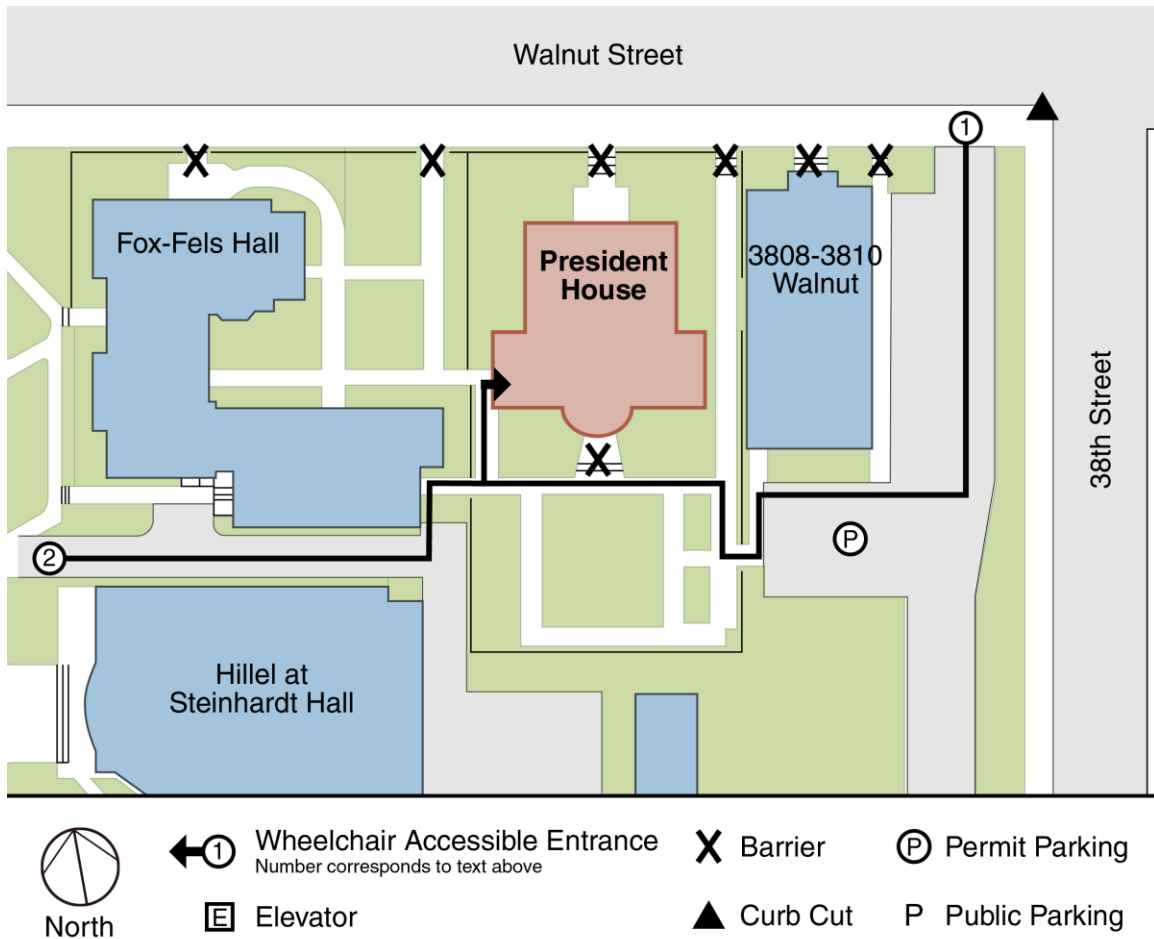

## PennAccess: President's House

### Entrance Information:

3812 Walnut Street. Philadelphia. PA. 19104

1. Ramped access is available from Walnut Street and Parking Lot 16 (Eisenlohr Lot). This provides entry to the President's garden and on to the west ramp, into the building.
2. There is a ramped entrance on the west side of the building.

### Accessible Restrooms:

- There is an accessible restroom on the ground floor.

### Building Information:

- Only the first floor of the building is accessible.