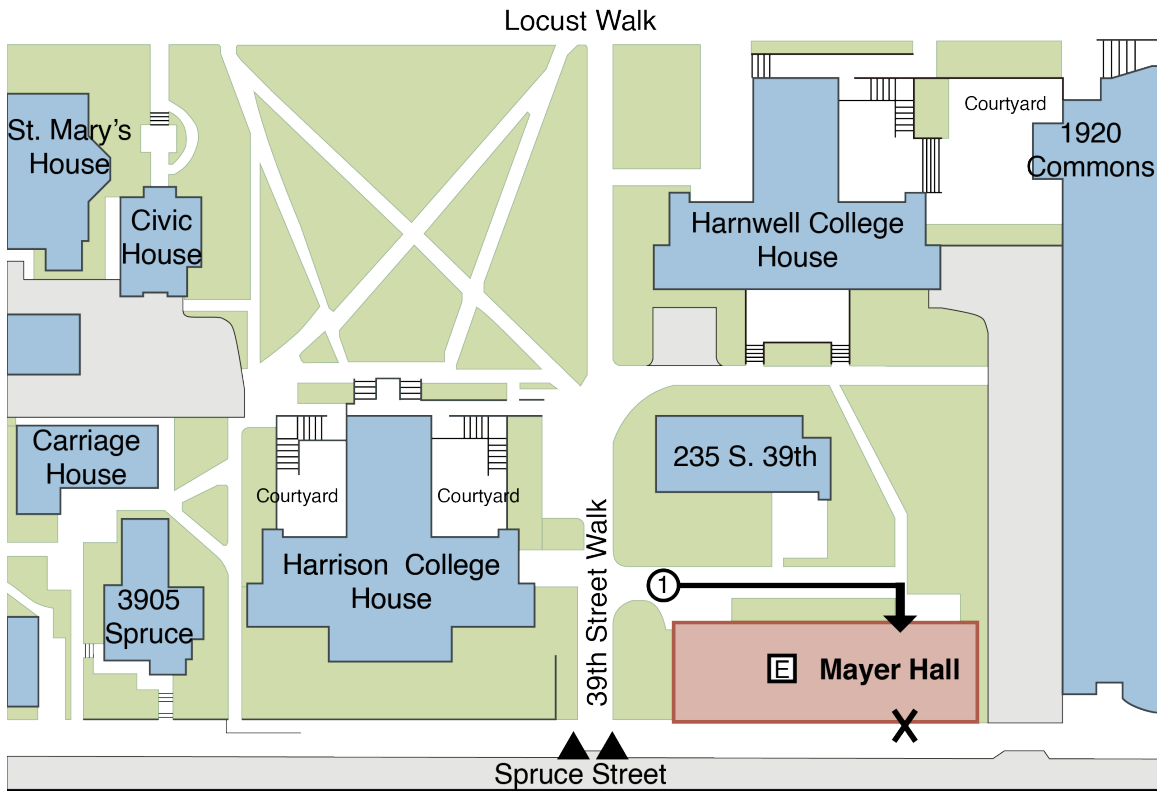

## PennAccess: Mayer Residence Hall (Stouffer College House)

Wheelchair Accessible Entrance  
Number corresponds to text above

Elevator

Barrier

Curb Cut

Permit Parking

Public Parking

### Entrance Information:

3817 Spruce Street. Philadelphia. PA. 19104

1. The main level entrance is in the center of the building above street level and can be reached by an accessible path off of the 39th St. Walk. There are two pairs of heavy, manual double doors, but the entrance is in full view of the receptionist, who can provide assistance.

- From the Spruce St. (south) side there are stairs up to the entrance level.

### Elevator Information:

- There is one elevator in the middle of the building.