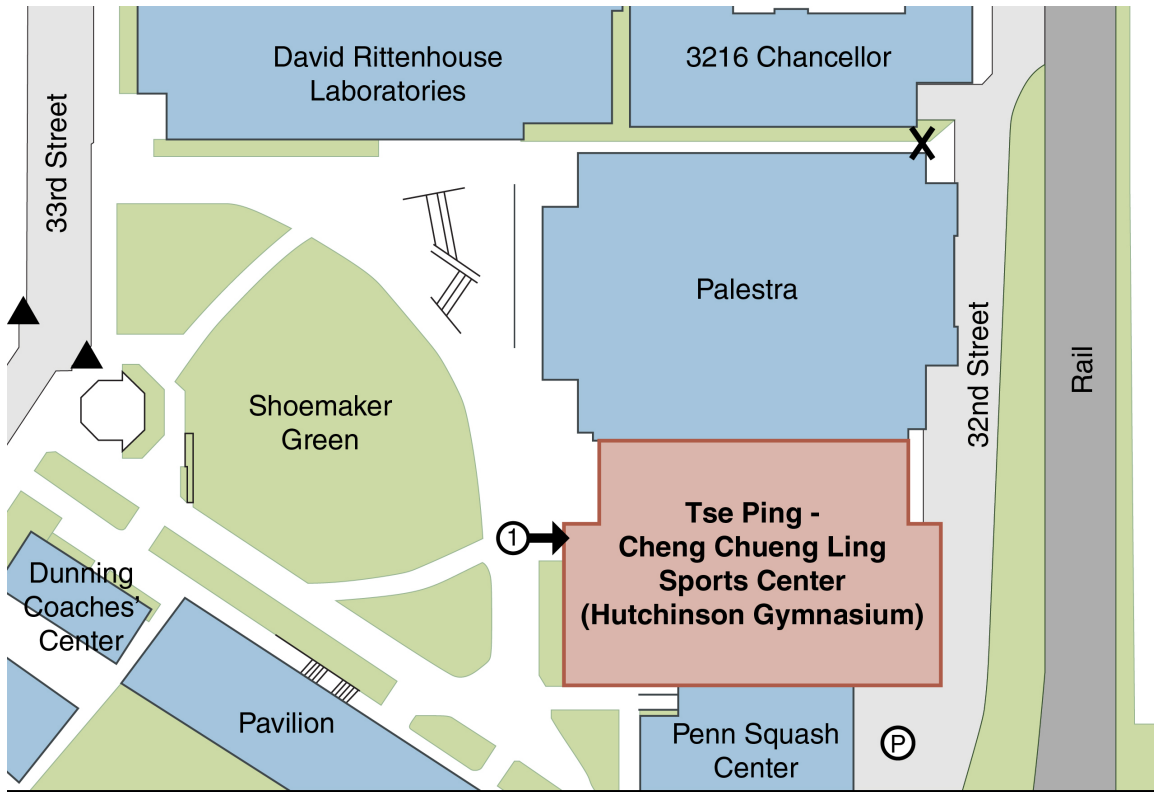

PennAccess: Hutchinson Gymnasium

North

Wheelchair Accessible Entrance
Number corresponds to text above

Elevator

Barrier

Curb Cut

Permit Parking

Public Parking

Entrance Information:

220 South 33rd Street. Philadelphia. PA. 19104

1. There is an on grade accessible entrance on the west side of the building.

Elevator Information:

- Elevator in atrium accesses all levels except the third floor

Accessible Restrooms:

- First floor - locker room - men's and women's. There are accessible restrooms, showers and water fountains.

Building Information:

- This building contains the Tse Ping - Cheng Cheung Ling Sports Center.
- This building is directly connected to Ringe Squash Courts and the Palestra. The interior passage between the building and the Palestra in the west side atrium is accessible.
- The third floor houses offices which are not accessible.