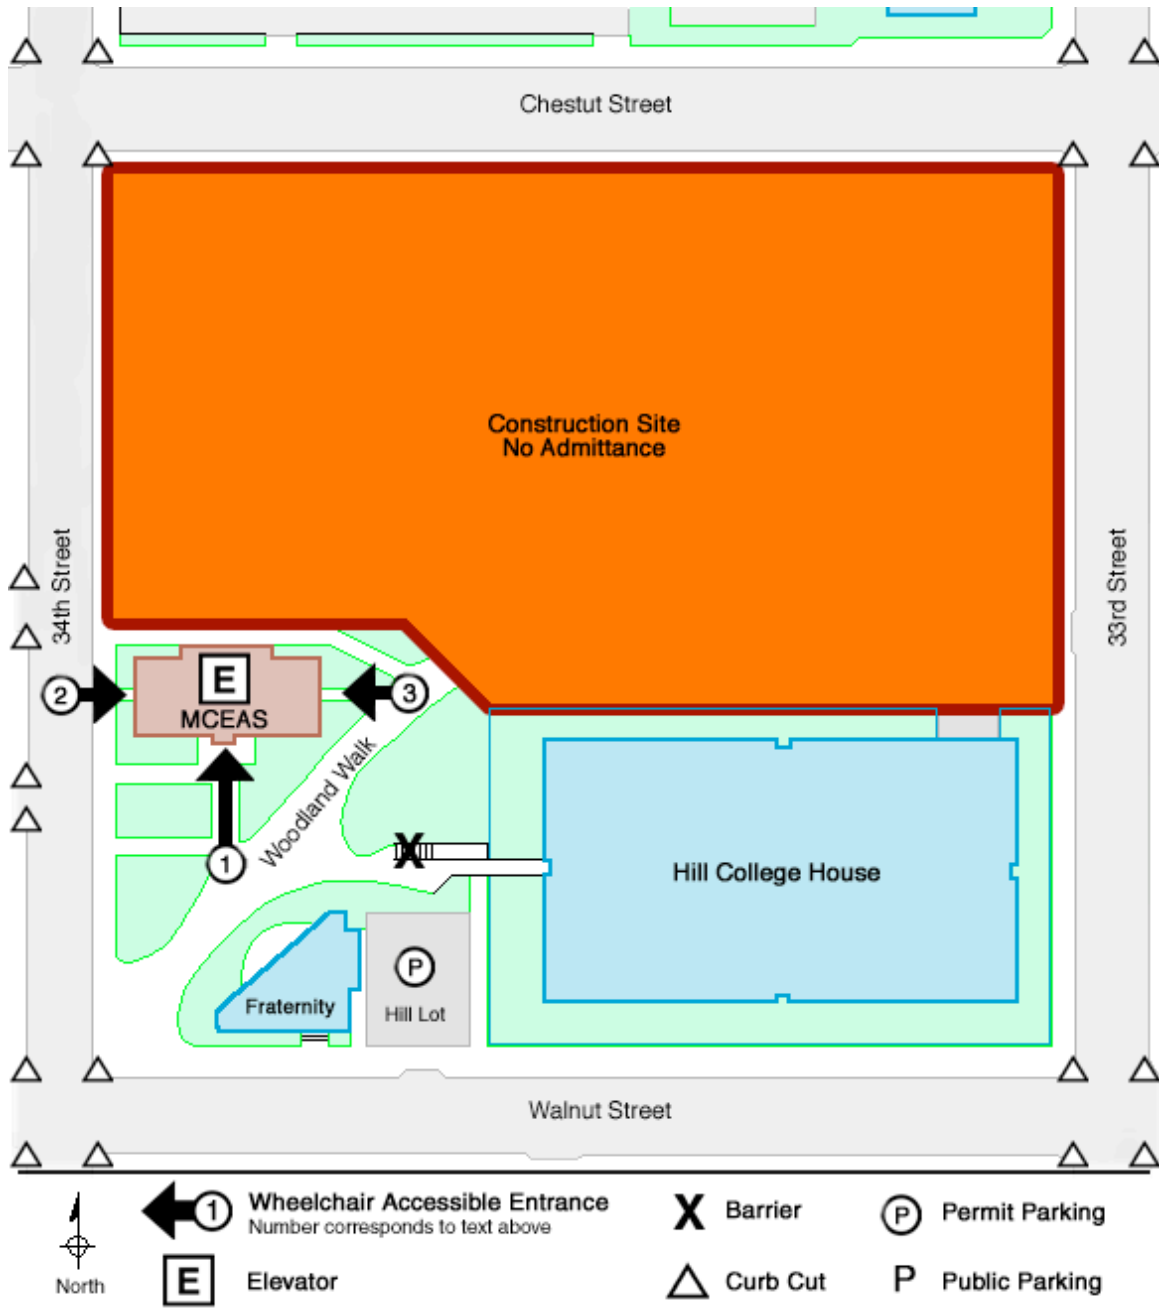

PennAccess: McNeil Center for Early American Studies

Entrance Information:

3355 Woodland Walk . Philadelphia . PA . 19104

1. The main entrance into the MCEAS, on the south side of the building is level to the sidewalk and equipped with auto-openers, with buttons on the outside and inside.
2. The west entry off 34th Street is level to the sidewalk and also equipped with auto-openers, with buttons on the outside and inside.
3. The east entry is level to the sidewalk and does NOT have auto doors.

Elevator Information:

- There is an elevator in the hallway to the east of the south entrance.

Accessible Restrooms:

- First floor - A separate men's and women's accessible restroom is located in the west end of the building.
- Second floor - A separate men's and women's accessible restroom is located in the west end of the building.

Building Information:

- All rooms are accessible.

Hours:

- MCEAS is open to the public: Monday through Friday, 9:00am to 5:00pm.