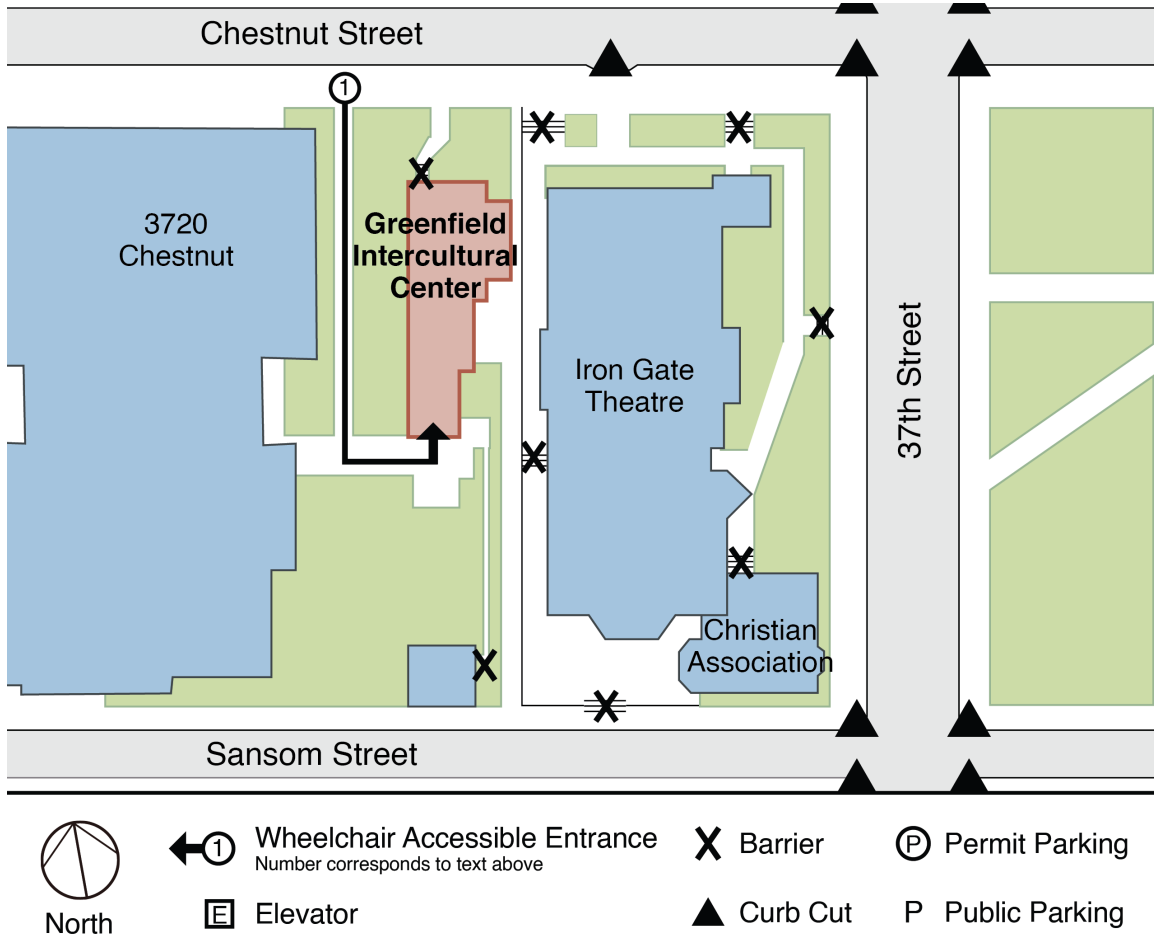

PennAccess: Greenfield Intercultural Center

Entrance Information:

3708 Chestnut Street. Philadelphia. PA. 19104

1. The accessible entrance is at the rear of the building, leading only to the Patio Room (basement). Access is via a path alongside the Newman Center. To get to this entrance, take the path to a side gate. Call ahead (215.898.3357) to arrange for the door to be opened.

- The main entrance, identified as 3708 Chestnut, has seven exterior stairs leading to the first-floor lobby.

Elevator Information:

- There are no elevators in this building. The upper floors have offices, which are only accessible by stairs.

Accessible Restrooms:

- There are three unisex restrooms throughout the Center. Handicapped accessible restroom is only accessible via the Patio Room.

Building Information:

- This building houses the United Minorities Council, Alliance & Understanding, and the Program for Awareness in Cultural Education (PACE) programs.

- There are meeting rooms and spaces throughout the building where student groups and staff/faculty can meet.