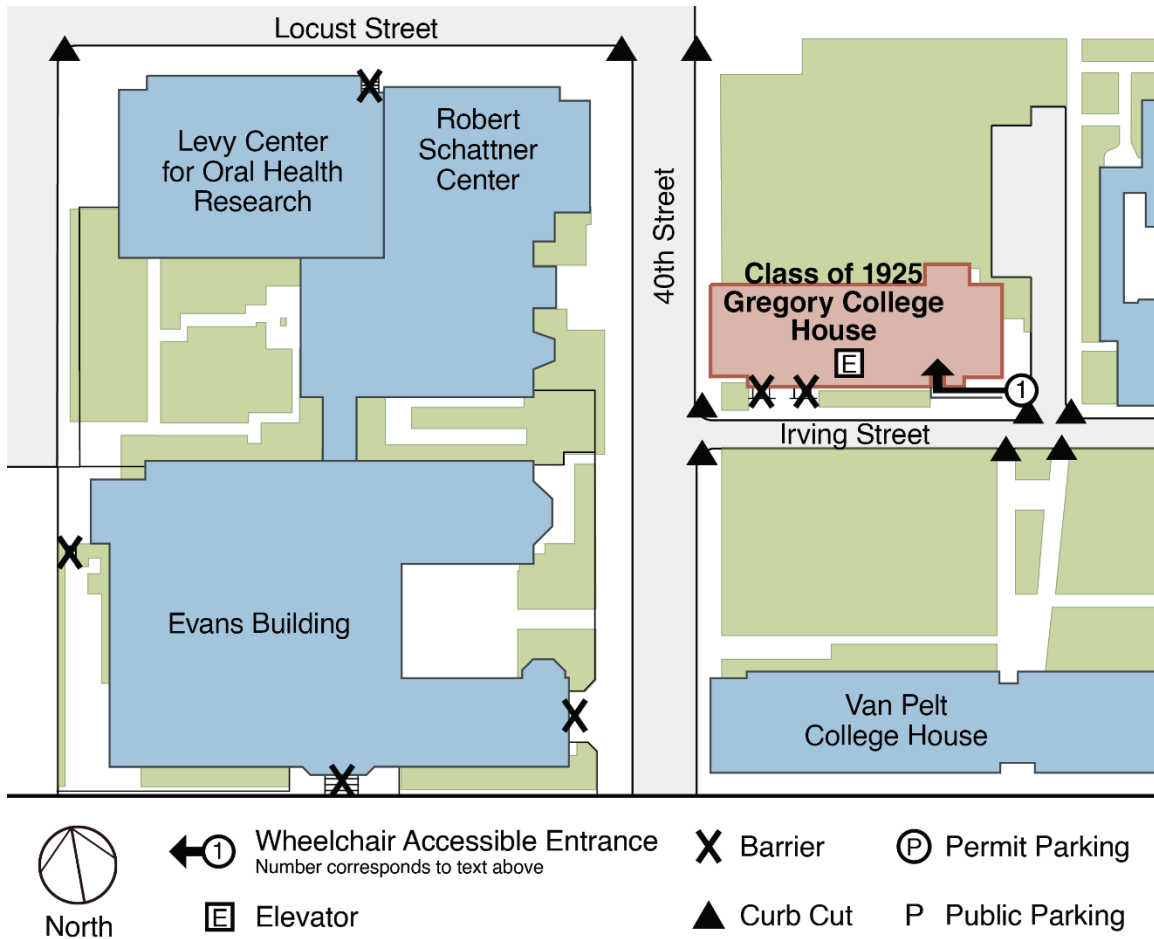

## PennAccess: Class of 1925 – Gregory College House

### Entrance Information:

3941 Irving Street. Philadelphia. PA. 19104

1. The main entrance is off Irving St. There is a curb cut from the street and a ramp into the building. There is a push-plate-operated door with a key code for after hours and a phone outside.

### Elevator Information:

- There is a lift in the middle of the building. The lift only accesses the first floor and the basement, where house activities and programs are scheduled. The elevator is key access only.
- There are four floors; the top three are accessible only by stair.

### Accessible Restrooms:

- There is one wheelchair accessible restroom on the first floor and one accessible restroom on the basement level.