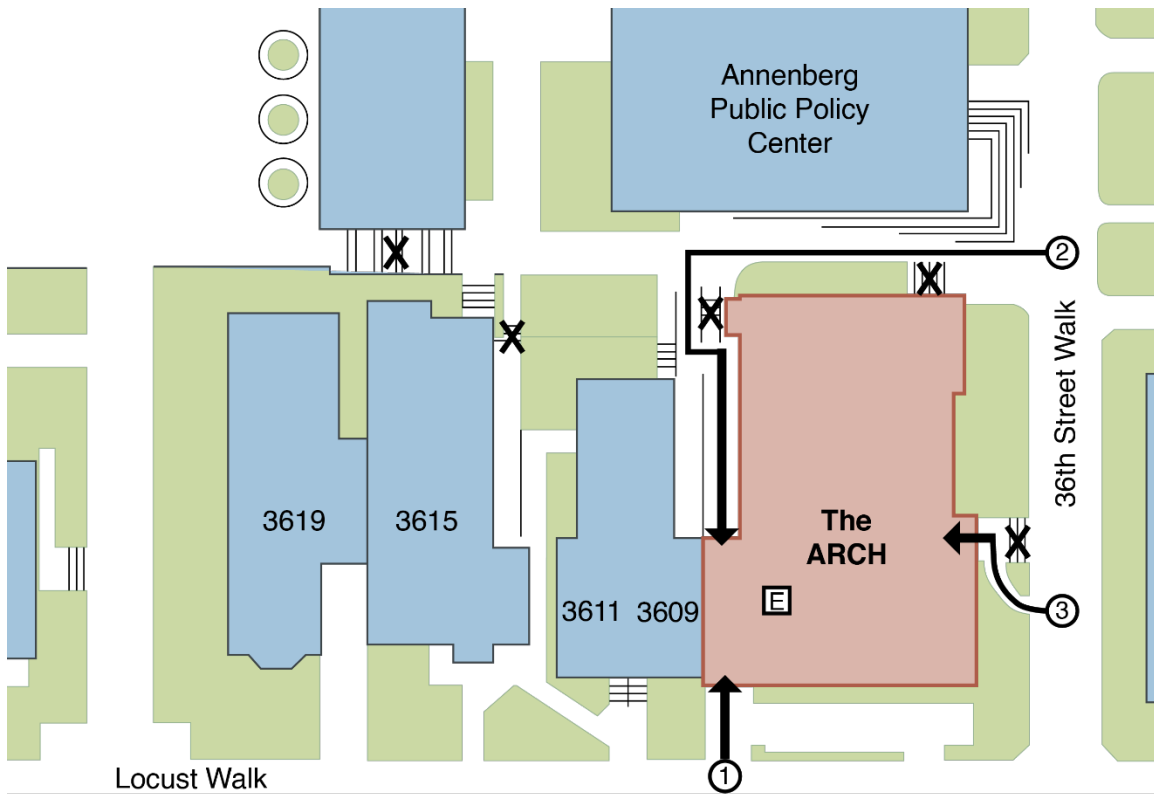

PennAccess: ARCH, The

Wheelchair Accessible Entrance
Number corresponds to text above

Barrier

Permit Parking

Elevator

Curb Cut

Public Parking

Entrance Information:

3601 Locust Walk. Philadelphia. PA. 19104

1. The entrance to the building off Locust Walk is accessible. This leads to the café and into the rest of the building.
2. A second entrance off 36th Street accesses the building through a series of hallways.

Elevator Information:

- There is elevator access to every level.

Accessible Restrooms:

- There are accessible restrooms on the ground, 2nd and 3rd floors.

Building Information:

- There are several areas in this building, the Arts, Research and Culture House, CURF departmental offices, an auditorium and lounge area, and the La Casa, Makuu & PAACH commons area.