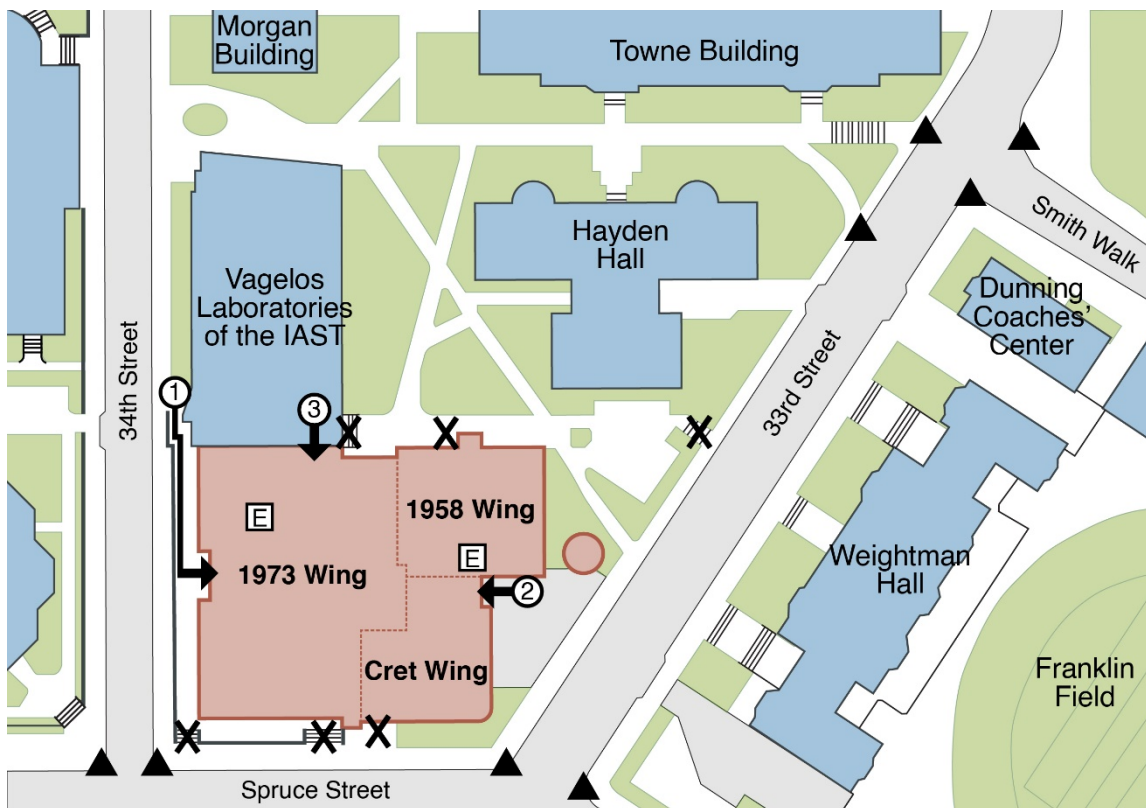

## PennAccess: Chemistry Laboratories: 1958 Wing

North

① Wheelchair Accessible Entrance  
Number corresponds to text above

X Barrier

Ⓟ Permit Parking

E Elevator

▲ Curb Cut

P Public Parking

### Entrance Information:

231 South 34th Street. Philadelphia. PA. 19104

1. The main entrance to the entire Chemistry Complex is through the 1973 Wing and is reached by a ramp on the west side of the building leading to level entry doors. There are elevators located just inside the entrance.
2. There is a second entrance located on the east side of the 1958 Wing next to the loading bay. This entrance must be approached through the parking lot and may occasionally be blocked by improperly parked cars.
3. The 1973 Wing is connected internally to the Vagelos Labs via the elevator on 2<sup>nd</sup>, 3<sup>rd</sup>, 4<sup>th</sup>, and 5<sup>th</sup> floor only.

Note: The three Chemistry wings are connected on the basement on 2<sup>nd</sup>, 4<sup>th</sup>, and 5<sup>th</sup> floor. The third floor has a locked office in the Cret Wing that restricts access between the 1958 Wing and the 1973 Wing. The elevator must be taken down to the second floor and then back up again. Every entrance will provide passage through all three buildings and access to all public areas.

**Elevator Information:**

- There is a bank of two elevators on the west side of the 1973 Wing which accesses all areas except a limited area on the third floor (see Note under Entrance Information). The 1958 elevator must be taken to get to room 300 in the 1958 Wing.
- There is one elevator on the east side of the 1958 Wing.