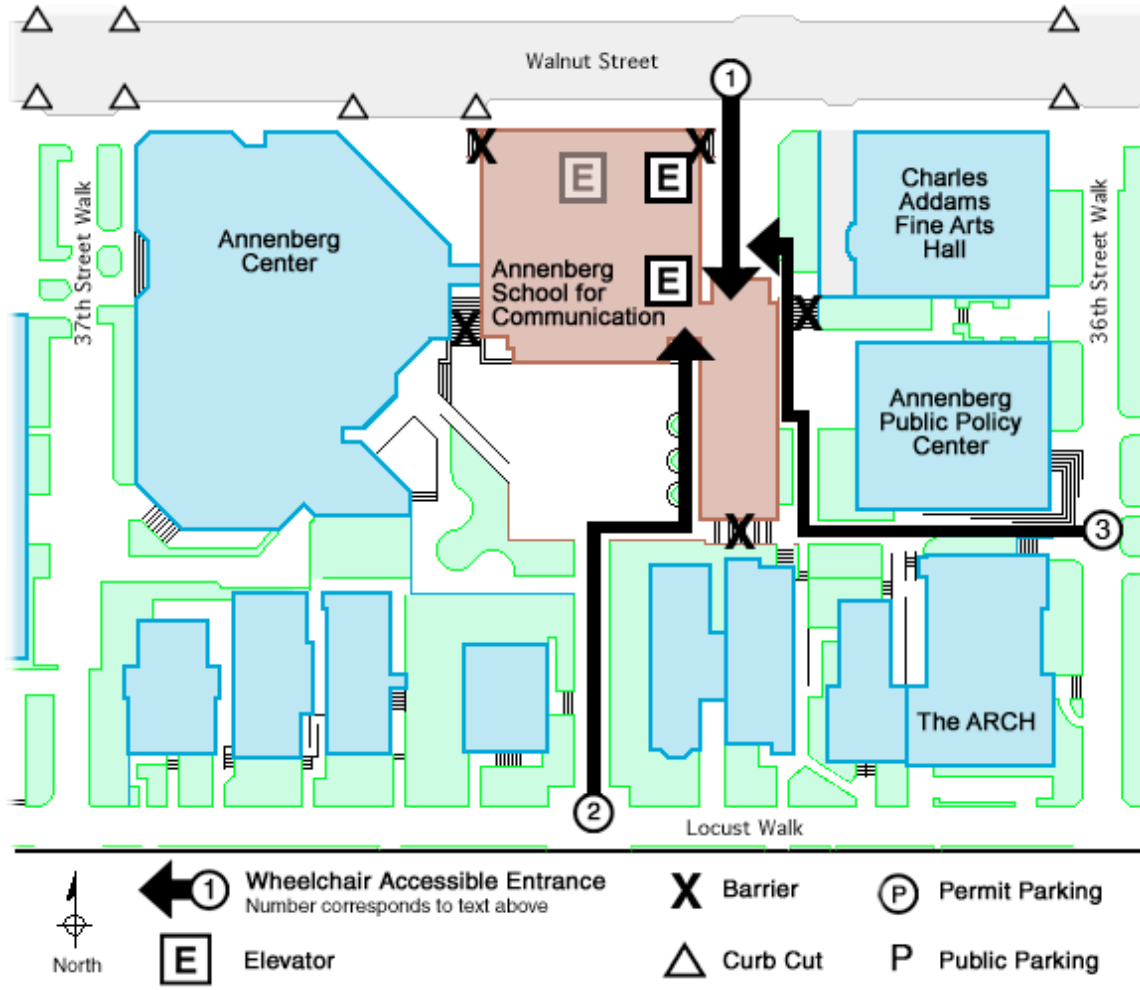

PennAccess: Annenberg School for Communication

Entrance Information:

3620 Walnut Street . Philadelphia . PA . 19104

1. The main entry located on Walnut St. is a level entrance to the first floor. Inside the entrance an elevator is located to the far right at the northeast end of the hall. In addition, there is a ramp leading to the AV classrooms. There is a guard on duty at the front desk during open hours.
2. The south entrance from the courtyard off Locust Walk is ramped to the second floor. Two pairs of double doors open outward.
3. The main, Walnut Street entry may be reached from 36th Street by following a ramped pathway through the Annenberg Public Policy Center courtyard.

Elevator Information:

- There is an elevator near the main entrance of the building. This elevator accesses floors from the 1st floor through the 3rd floor. After entering the building at entry #1, make a right turn past the guard.
- There is an elevator on the northeast side of the building. This elevator accesses floors from the basement through the 3rd floor.
- There is an elevator on the 3rd floor. This elevator accesses floors from the 3rd floor through the 5th floor. From the main elevator, make a right turn, then a left and another right through the APPC doors. Continue along the hall about 50 feet. The elevator is on the right.

Accessible Restrooms:

- First floor - 1 full ADA men's and 1 full ADA women's. The first floor accessible restrooms are near the main entrance. There are also 4 unisex stalls, 2 in the NW corner and 2 in the NE corner.
- Second floor - off room 232: There are 2 men's stall rooms and 2 women's stall rooms.
- Third floor - 2 ADA men's stalls and 2 ADA women's stalls, on the NE side.
- Fourth floor - 4 ADA unisex stalls
- Fifth floor - 2 unisex stalls

Building Information:

- The third floor office 317 and classrooms 318 and 319 have stairs between them.
- The main entrance to the library is on the second floor of the building