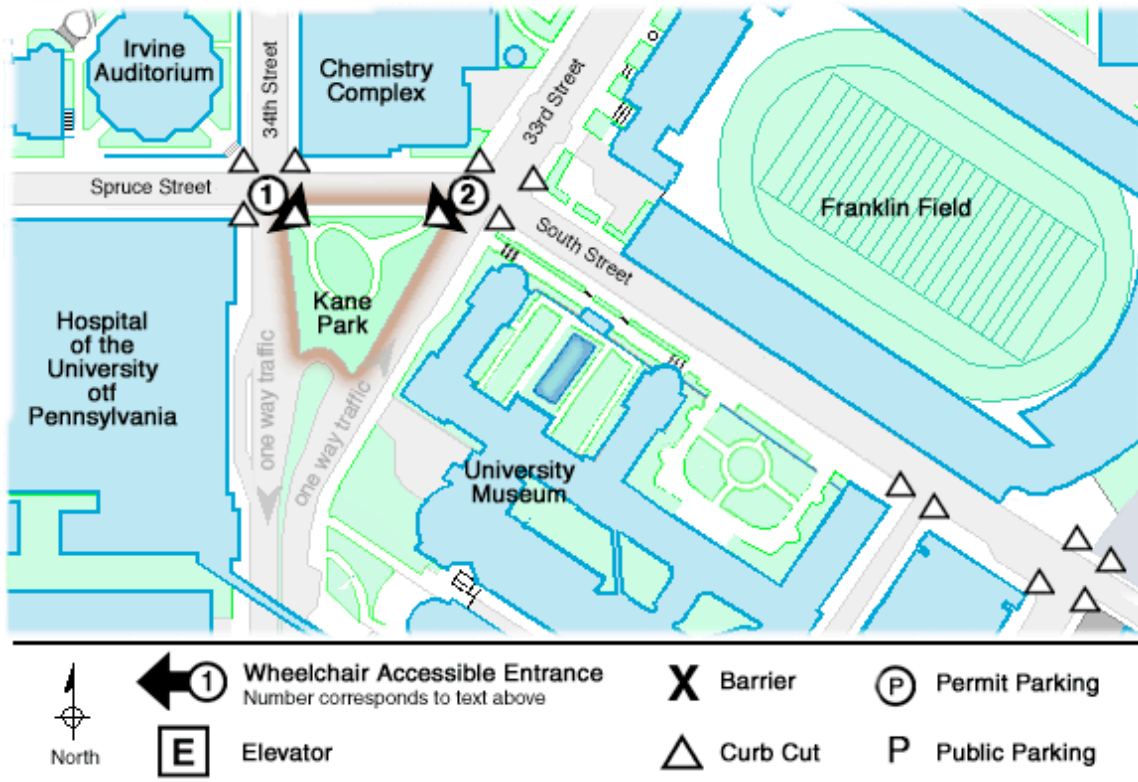

PennAccess: Edward W. Kane Park

Entrance Information:

1. There is a level pathway into the park from the corner of 34th and Spruce Street.
2. There is a level pathway into the park from the corner of 33rd and Spruce Street.

Facility Information:

- This is an outdoor park with paved walkways and curbed planting beds. There are no amenities.